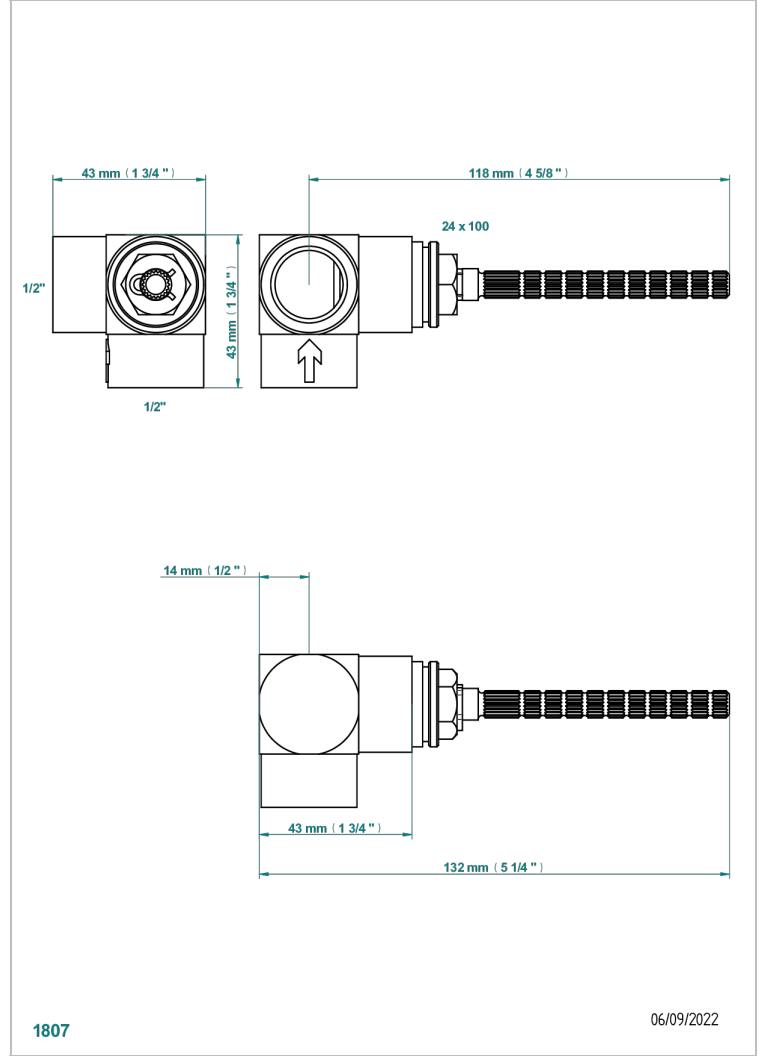

GENERAL ITEMS

G00-30E/CA

1/2" wall valve for lavatory less trim

CHARACTERISTIC

- General Items
- 1/2" wall valve for lavatory less trim

AVAILABLE FINITIONS

*** - A00