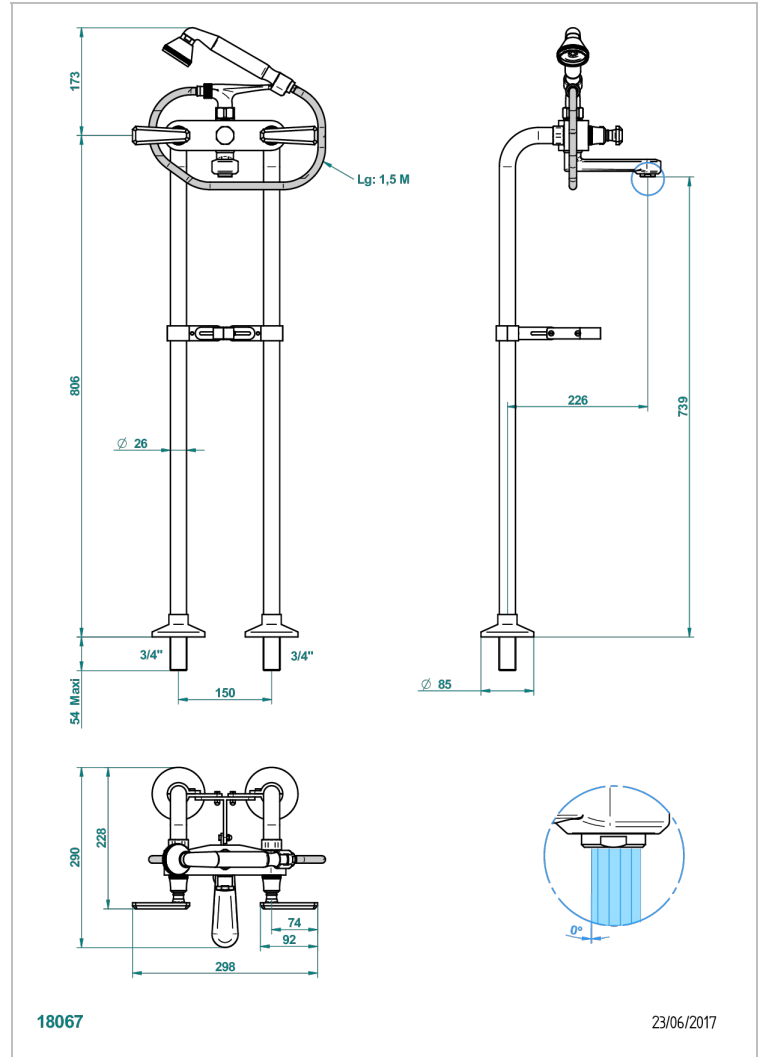

TRADITION WITH LEVER

A58-13800

Free-standing 2-hole bath/telephone shower mixer with upright connections \varnothing 26 mm, and "T" piece fixation

THG[®]
PARIS

CHARACTERISTIC

- Tradition with lever
- Free-standing 2-hole bath/telephone shower mixer with upright connections \varnothing 26 mm, and "T" piece fixation

TECHNICAL SPECS

- Recommandé : 3 bars (max. 5 bars) - Advised : 43,5 psi (max. 72 psi)
- Bec : 35 l/min à 3 bars - Douchette : 9,5 l/min à 3 bars
- Spout : 9.26 gpm at 43.5 psi - Handshower : 2.5 gpm at 43.5 psi