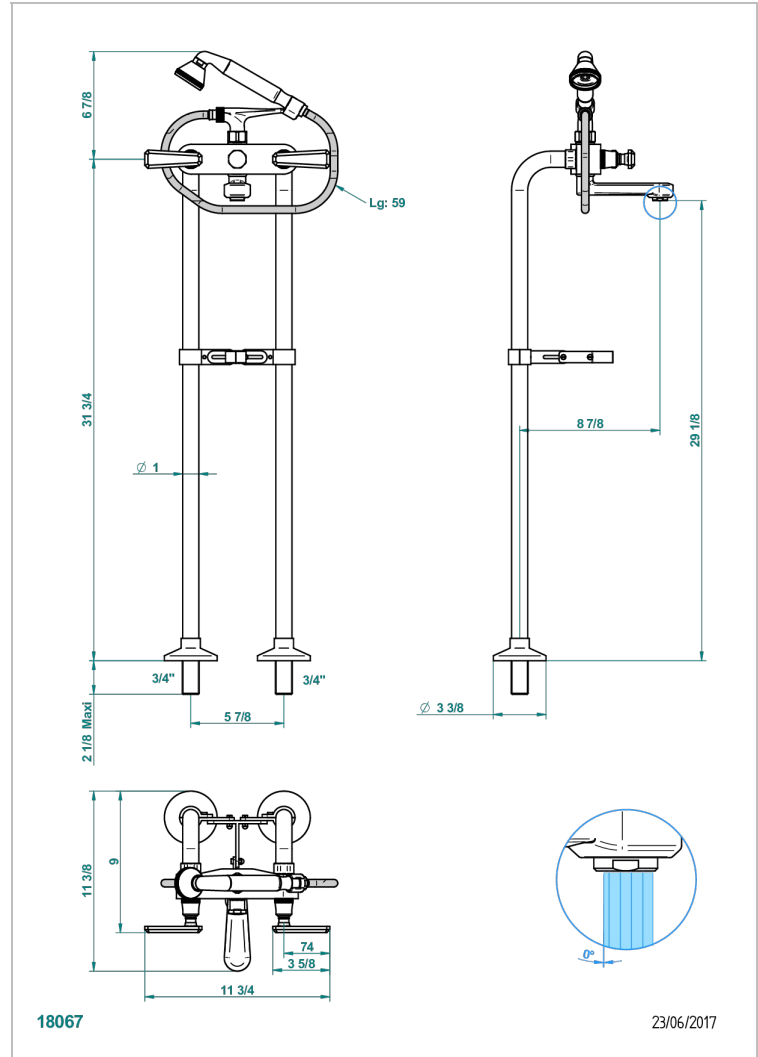

# TRADITION WITH LEVER

A58-13800

THG<sup>®</sup>  
PARIS

Free-standing 2-hole bath/telephone shower mixer with upright connections  $\varnothing$  26 mm, and "T" piece fixation

## CHARACTERISTIC

- Tradition with lever
- Free-standing 2-hole bath/telephone shower mixer with upright connections  $\varnothing$  26 mm, and "T" piece fixation

## TECHNICAL SPECS

- Recommandé : 3 bars (max. 5 bars) - Advised : 43,5 psi (max. 72 psi)
- Bec : 35 l/min à 3 bars - Douchette : 9,5 l/min à 3 bars
- Spout : 9.26 gpm at 43.5 psi - Handshower : 2.5 gpm at 43.5 psi