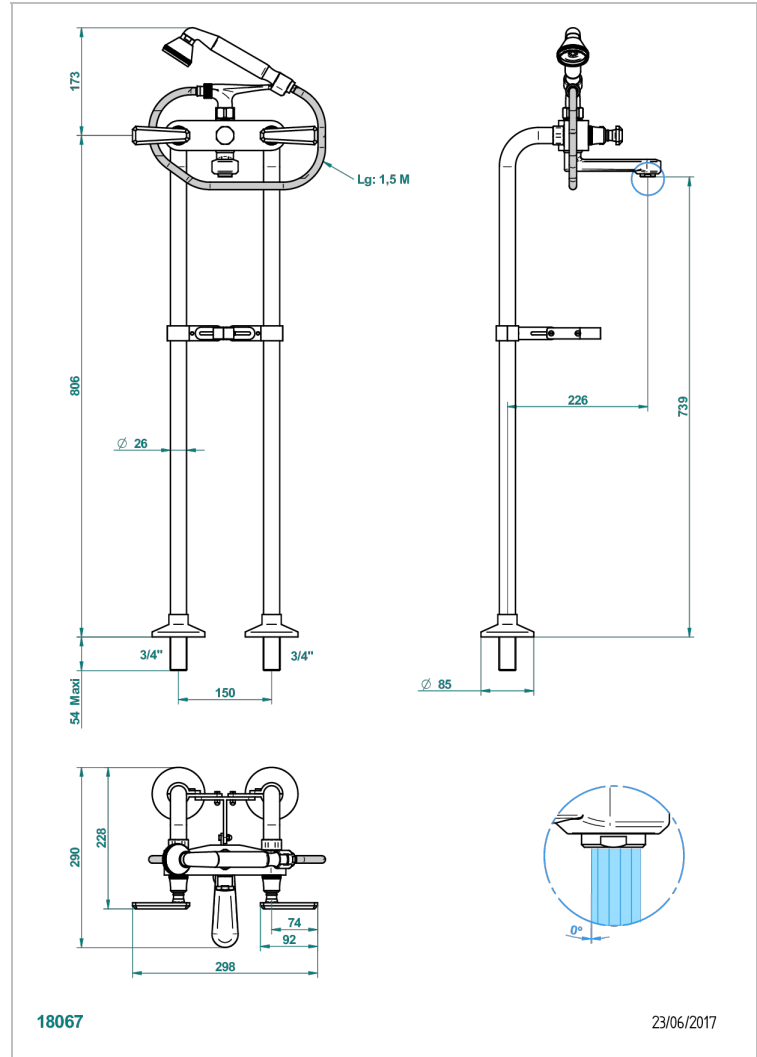

TRADITION WITH LEVER

A58-13800

Free-standing 2-hole bath/telephone shower mixer with upright connections \varnothing 26 mm, and "T" piece fixation

THG[®]
PARIS

CHARACTERISTIC

- Tradition with lever
- Free-standing 2-hole bath/telephone shower mixer with upright connections \varnothing 26 mm, and "T" piece fixation

TECHNICAL SPECS

- Recommandé : 3 bars (max. 5 bars) - Advised : 43,5 psi (max. 72 psi)
- Bec : 35 l/min à 3 bars - Douchette : 9,5 l/min à 3 bars
- Spout : 9.26 gpm at 43.5 psi - Handshower : 2.5 gpm at 43.5 psi