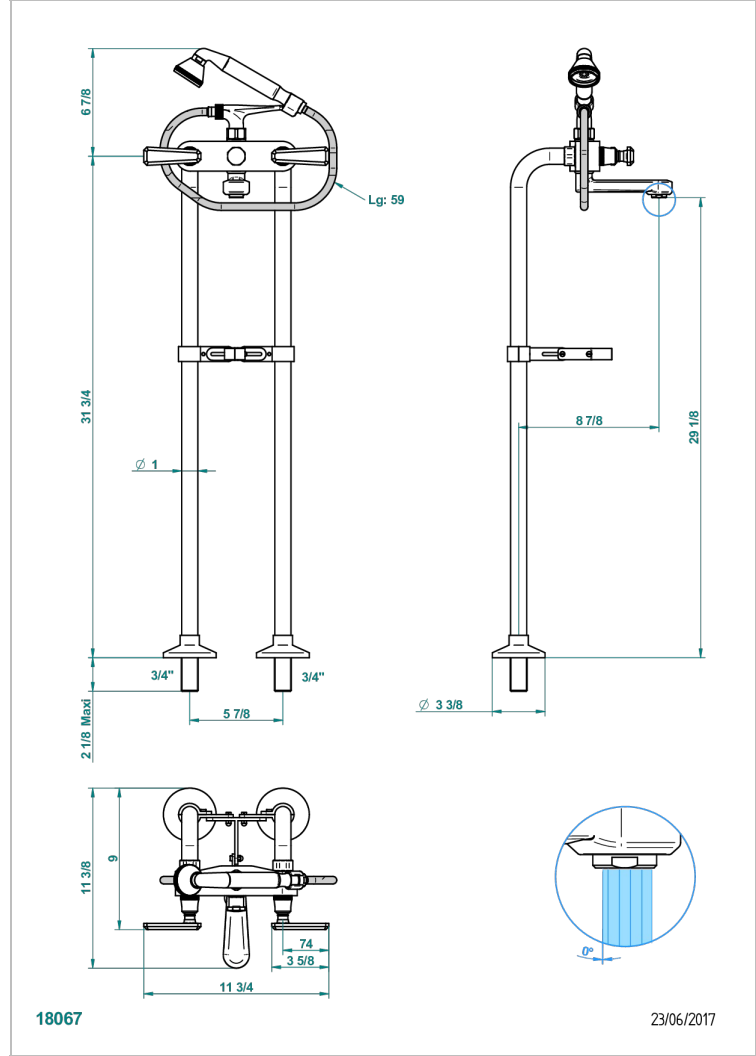

# TRADITION WITH LEVER

A58-13800

THG<sup>®</sup>  
PARIS

Free-standing 2-hole bath/telephone shower mixer with upright connections  $\varnothing$  26 mm, and "T" piece fixation

## CHARACTERISTIC

- Tradition with lever
- Free-standing 2-hole bath/telephone shower mixer with upright connections  $\varnothing$  26 mm, and "T" piece fixation

## TECHNICAL SPECS

- Recommandé : 3 bars (max. 5 bars) - Advised : 43,5 psi (max. 72 psi)
- Bec : 35 l/min à 3 bars - Douchette : 9,5 l/min à 3 bars
- Spout : 9.26 gpm at 43.5 psi - Handshower : 2.5 gpm at 43.5 psi