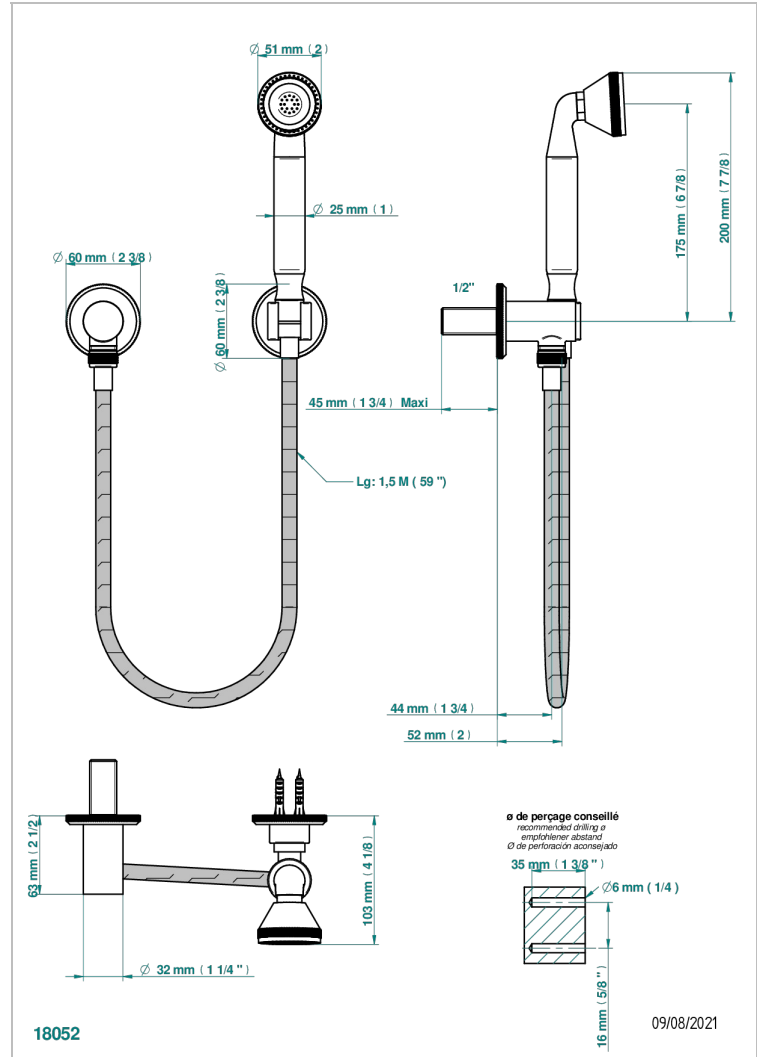

# TRADITION WITH LEVER

A58-52

Wall mounted stylised handshower, hose, fix hook and elbow

## CHARACTERISTIC

- Tradition with lever
- Wall mounted stylised handshower, hose, fix hook and elbow