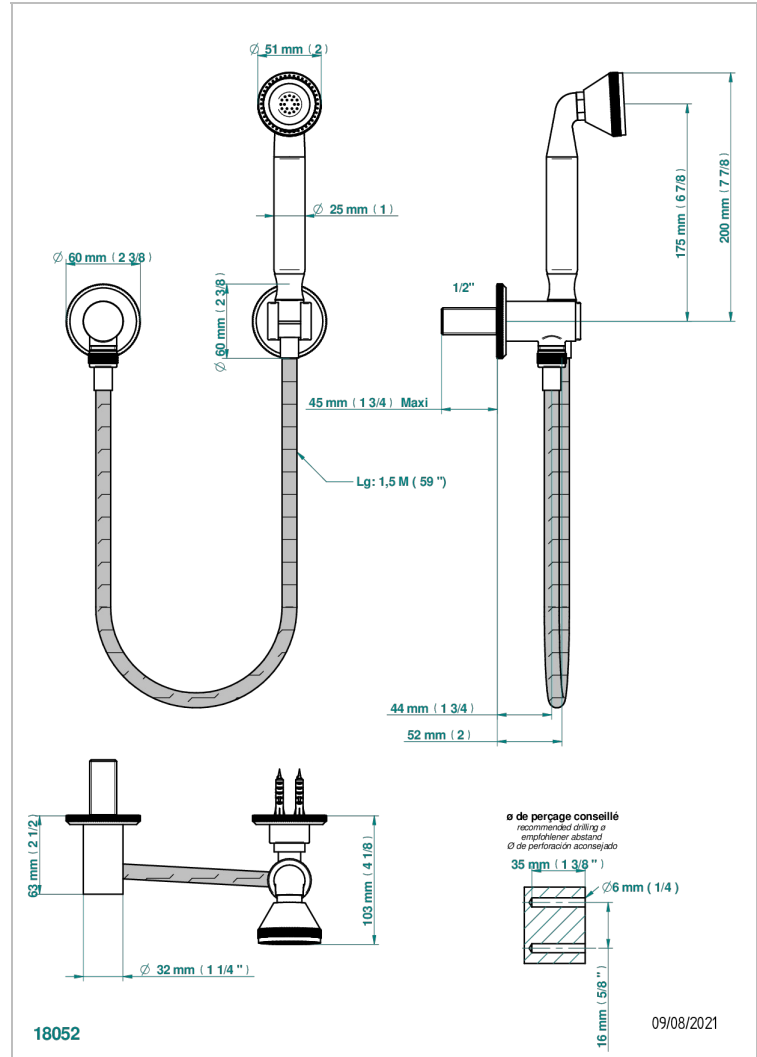

ART DECO WITH LEVER

A55-52

Wall mounted stylised handshower, hose, fix hook and elbow

CHARACTERISTIC

- Art Déco with lever
- Wall mounted stylised handshower, hose, fix hook and elbow

TECHNICAL SPECS

- Recommandé : 3 bars (max. 5 bars) - Advised : 43,5 psi (max. 72 psi)
- 9,5 l/min à 3 bars (2.5 gpm at 43.5 psi)

AVAILABLE FINITIONS

Antique nickel - H28
Black ceram - D30
Blush PVD - H62
Brass color PVD - H49
Brown bronze color PVD - F33
Gold color PVD - H52

Graphite PVD - H64
Lacquered light bronze - D01
Matt Umber PVD - H67
Matt blush PVD - H60
Matt brass color PVD - H50
Matt brown bronze color PVD - F34