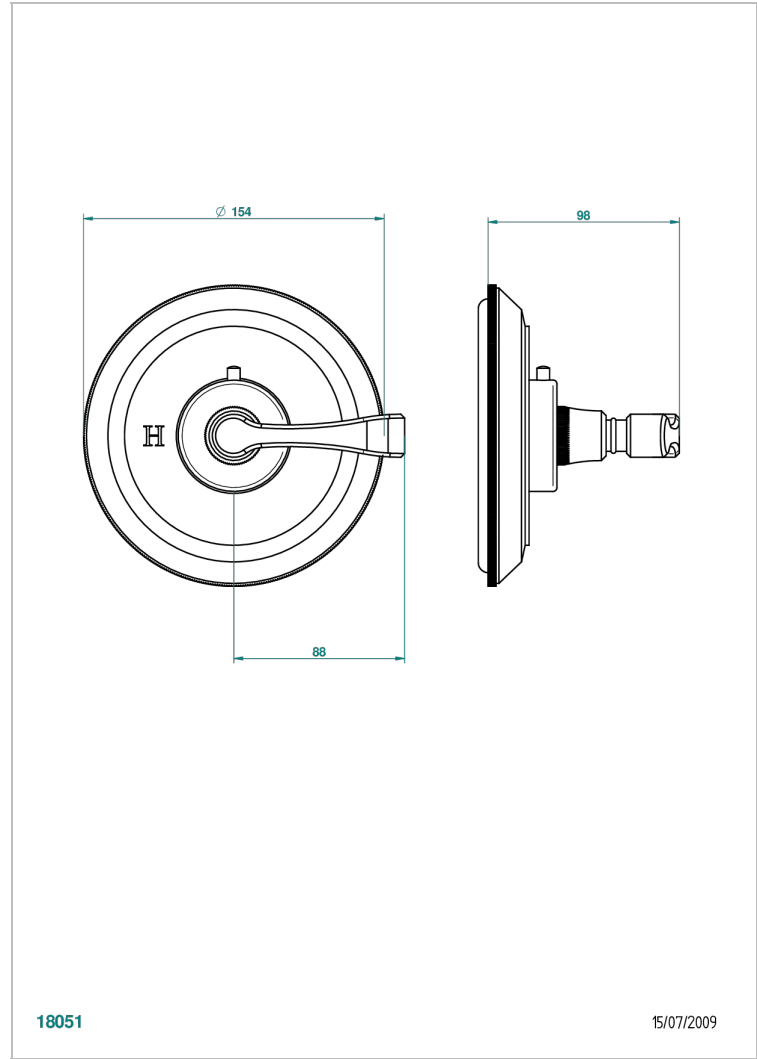

ART DECO WITH LEVER

A55-15EN16EM

Trim for Eurotherm thermostat n° 8105N, 8200N, 8300

THG[®]
PARIS

CHARACTERISTIC

- Art Déco with lever
- Trim for Eurotherm thermostat n° 8105N, 8200N, 8300

RELATED SKU'S

- Ref. G00-8105N 1/2" Eurotherm thermostat, 40 l/min with wax cartridge
- Ref. G00-8200N 3/4" Eurotherm thermostat, 80 l/min