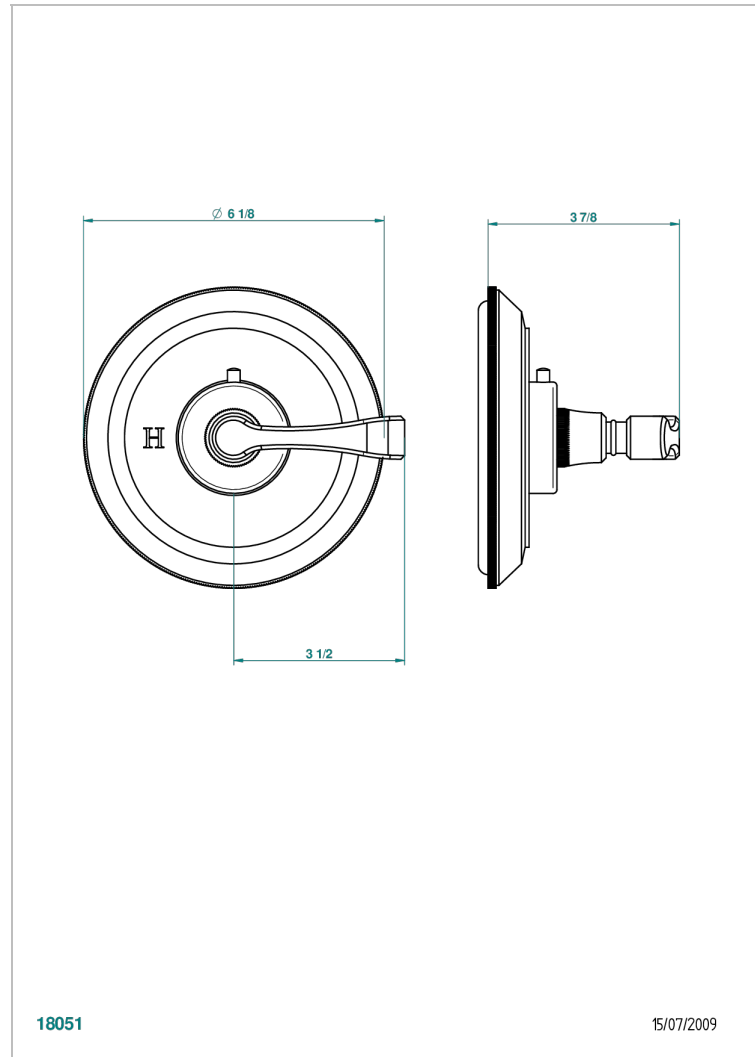

ART DECO WITH LEVER

A55-15EN16EM

Trim for Eurotherm thermostat n° 8105N, 8200N, 8300

THG[®]
PARIS

CHARACTERISTIC

- Art Déco with lever
- Trim for Eurotherm thermostat n° 8105N, 8200N, 8300

RELATED SKU'S

- Ref. G00-8105N 1/2" Eurotherm thermostat, 40 l/min with wax cartridge
- Ref. G00-8200N 3/4" Eurotherm thermostat, 80 l/min