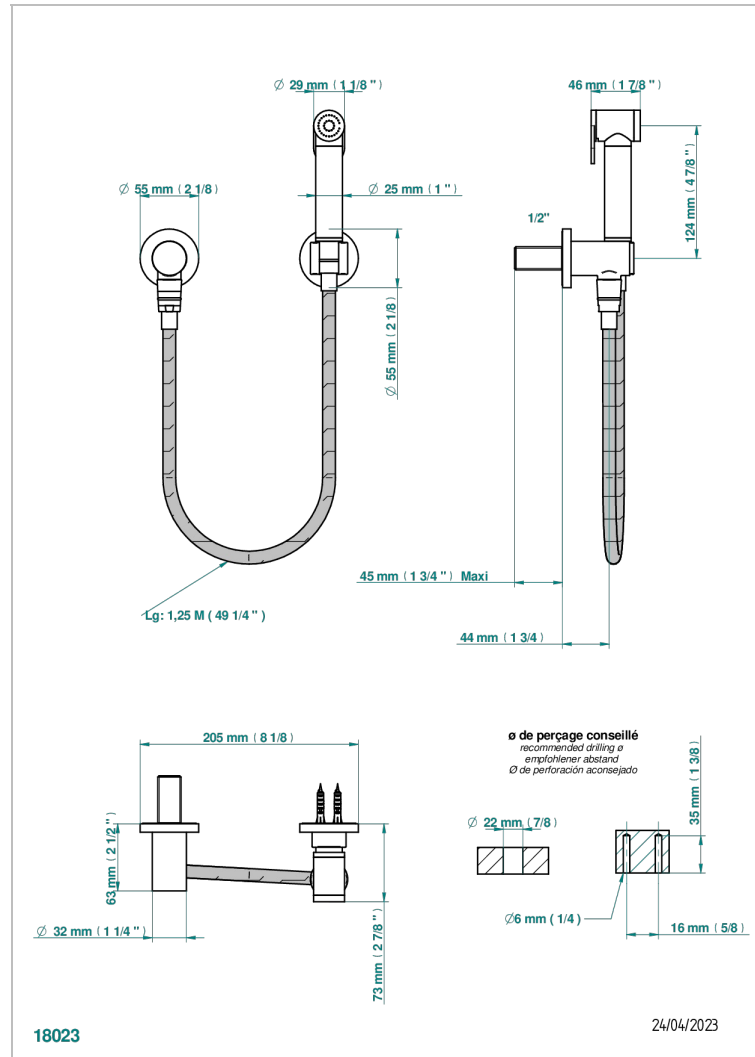

DIPLOMATE GROOVED RINGS

U4B-5840/7

THG[®]
PARIS

Wc douche set including: trigger spray, reinforced hose(1.25m), hook and elbow

CHARACTERISTIC

- ACS : 19ACCLY406

TECHNICAL SPECS

- Recommandé : 3 bars (max. 5 bars) - Advised : 43,5 psi (max. 72 psi)
- 9,5 l/min à 3 bars (2.5 gpm at 43.5 psi)

STANDARDS

AVAILABLE FINITIONS

- Matt nickel (color finish) - C01
- Polished chrome (color finish) - A02
- Polished chrome / Polished gold (color finish) - G02
- Polished gold (color finish) - F01
- Polished nickel - B01