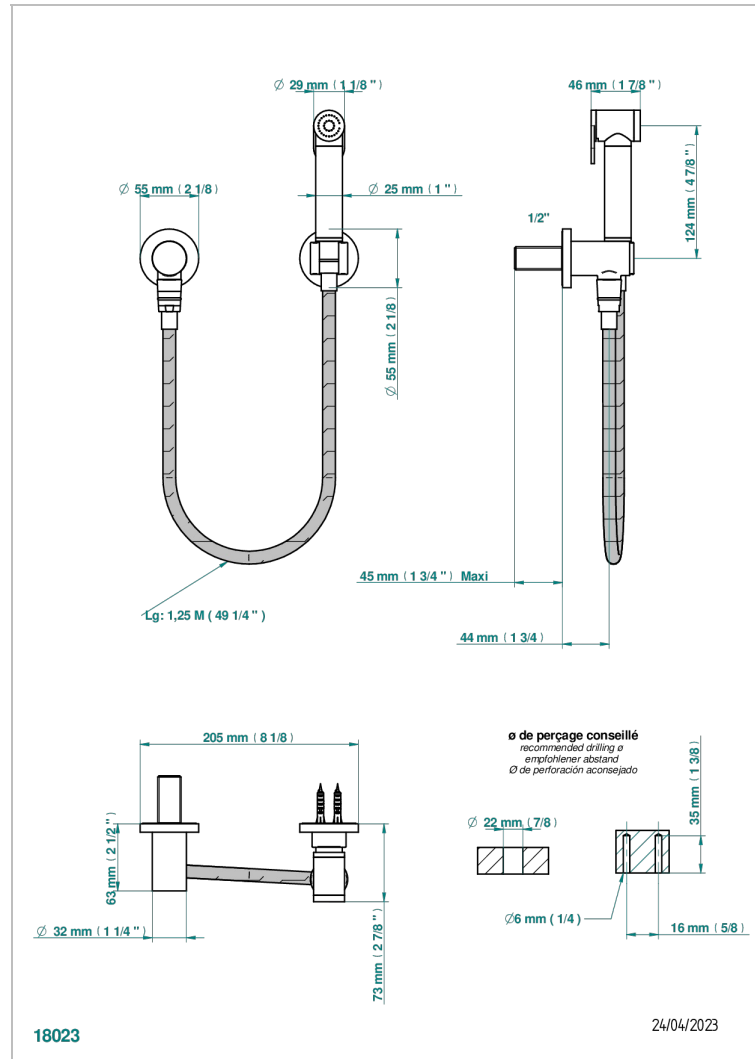

LE 11 WITH LEVER

U2B-5840/7

THG[®]
PARIS

Wc douche set including: trigger spray, reinforced hose(1.25m), hook and elbow

CHARACTERISTIC

- ACS : 19ACCLY406

TECHNICAL SPECS

- Recommandé : 3 bars (max. 5 bars) - Advised : 43,5 psi (max. 72 psi)
- 9,5 l/min à 3 bars (2.5 gpm at 43.5 psi)

STANDARDS

AVAILABLE FINITIONS

- Matt nickel (color finish) - C01
- Polished chrome (color finish) - A02
- Polished chrome / Polished gold (color finish) - G02
- Polished gold (color finish) - F01
- Polished nickel - B01