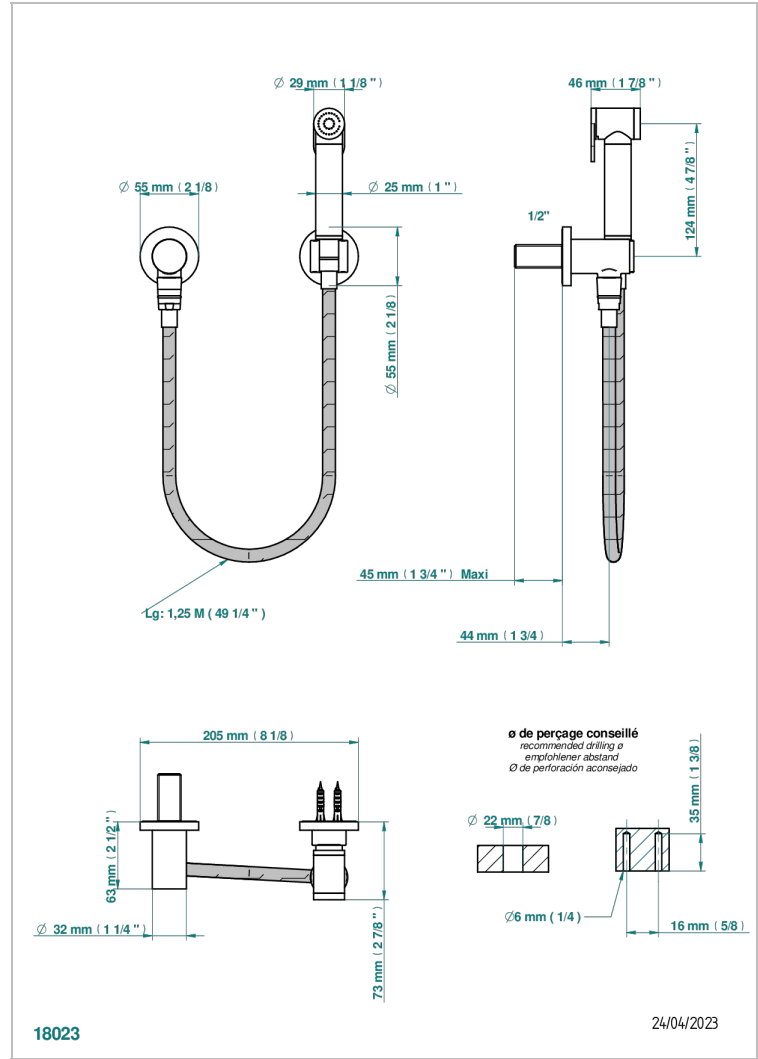

LE 11 WITH LEVER

U2B-5840/7

THG[®]
PARIS

Wc douche set including: trigger spray, reinforced hose(1.25m), hook and elbow

CHARACTERISTIC

- ACS : 19ACCLY406

TECHNICAL SPECS

- Recommandé : 3 bars (max. 5 bars) - Advised : 43,5 psi (max. 72 psi)
- 9,5 l/min à 3 bars (2.5 gpm at 43.5 psi)

STANDARDS

AVAILABLE FINITIONS

- Matt nickel (color finish) - C01
- Polished chrome (color finish) - A02
- Polished chrome / Polished gold (color finish) - G02
- Polished gold (color finish) - F01
- Polished nickel - B01