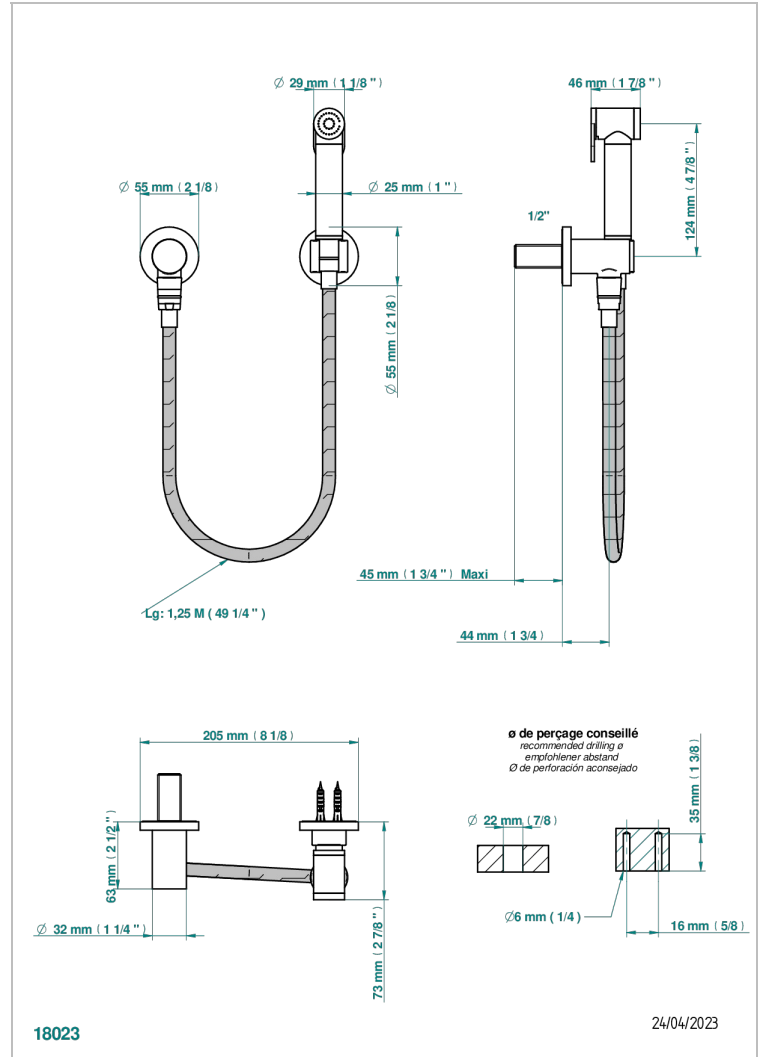

LE 11

U2A-5840/7

Wc douche set including: trigger spray, reinforced hose(1.25m), hook and elbow

CHARACTERISTIC

- ACS : 19ACCLY406

STANDARDS

AVAILABLE FINITIONS

- Matt nickel (color finish) - C01
- Polished chrome (color finish) - A02
- Polished chrome / Polished gold (color finish) - G02
- Polished gold (color finish) - F01
- Polished nickel - B01

TECHNICAL SPECS

- Recommandé : 3 bars (max. 5 bars) - Advised : 43,5 psi (max. 72 psi)
- 9,5 l/min à 3 bars (2.5 gpm at 43.5 psi)