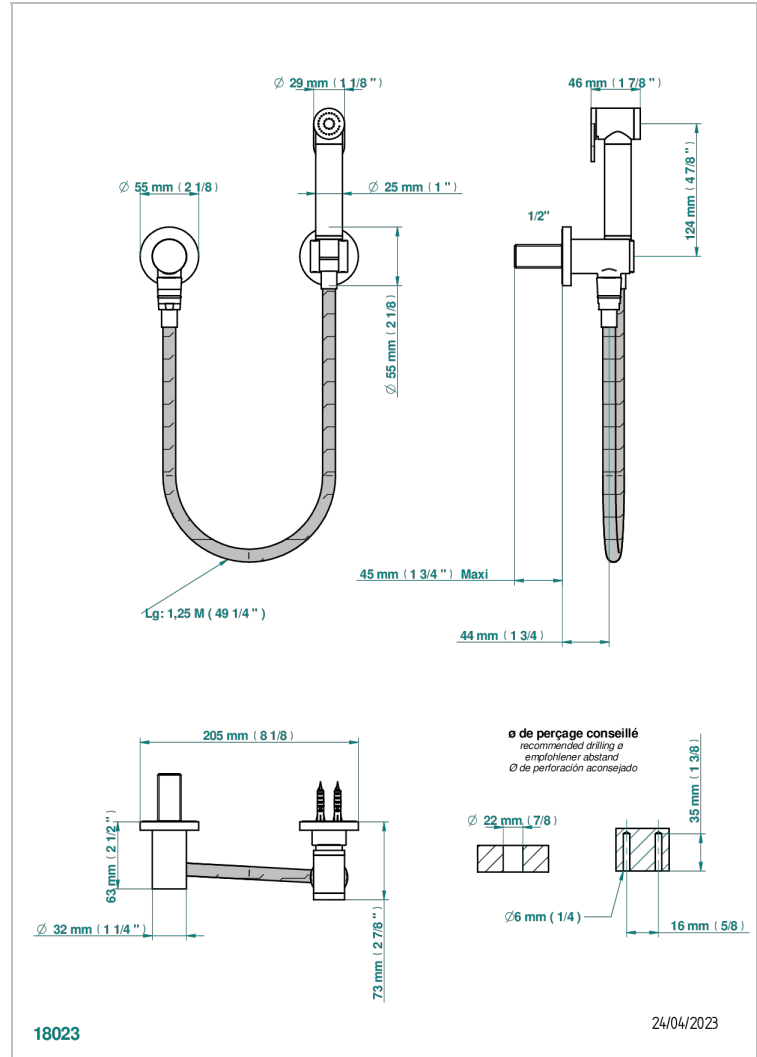

# SPIRIT

G69-5840/7

THG<sup>®</sup>  
PARIS

Wc douche set including: trigger spray, reinforced hose(1.25m), hook and elbow

## CHARACTERISTIC

- ACS : 19ACCLY406

## TECHNICAL SPECS

- Recommandé : 3 bars (max. 5 bars) - Advised : 43,5 psi (max. 72 psi)
- 9,5 l/min à 3 bars (2.5 gpm at 43.5 psi)