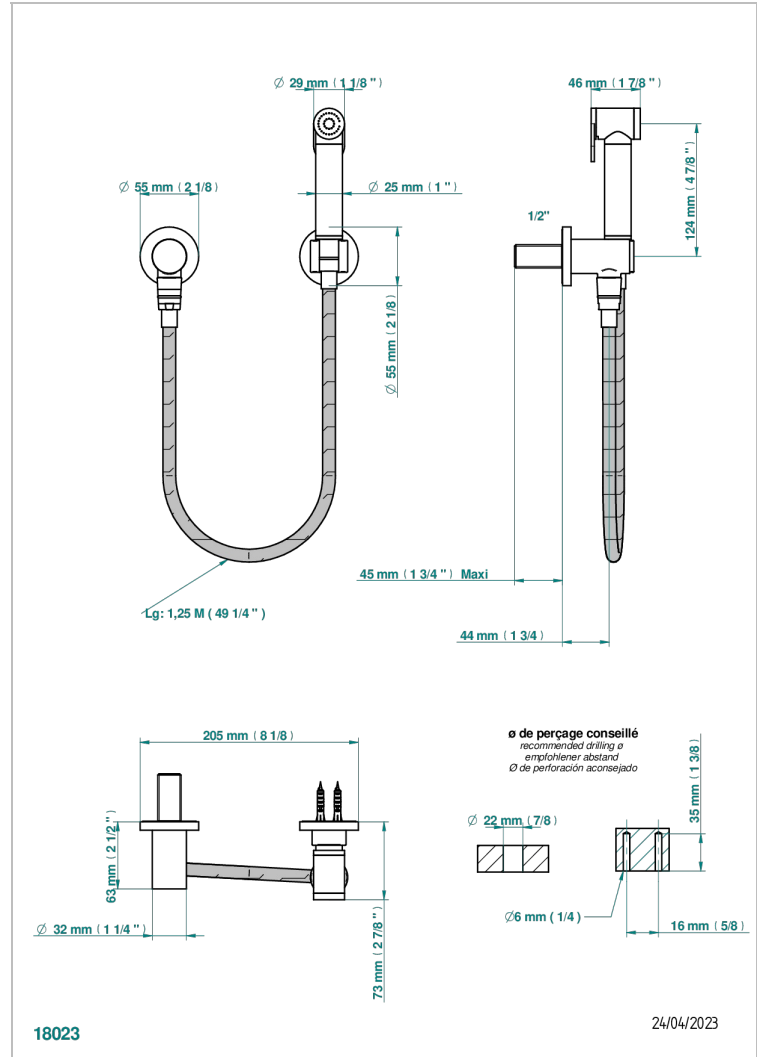

Wc douche set including: trigger spray, reinforced hose(1.25m), hook and elbow

CHARACTERISTIC

- ACS : 19ACCLY406

TECHNICAL SPECS

- Recommandé : 3 bars (max. 5 bars) - Advised : 43,5 psi (max. 72 psi)
- 9,5 l/min à 3 bars (2.5 gpm at 43.5 psi)

STANDARDS

AVAILABLE FINITIONS

- Matt nickel (color finish) - C01
- Polished chrome (color finish) - A02
- Polished chrome / Polished gold (color finish) - G02
- Polished gold (color finish) - F01
- Polished nickel - B01