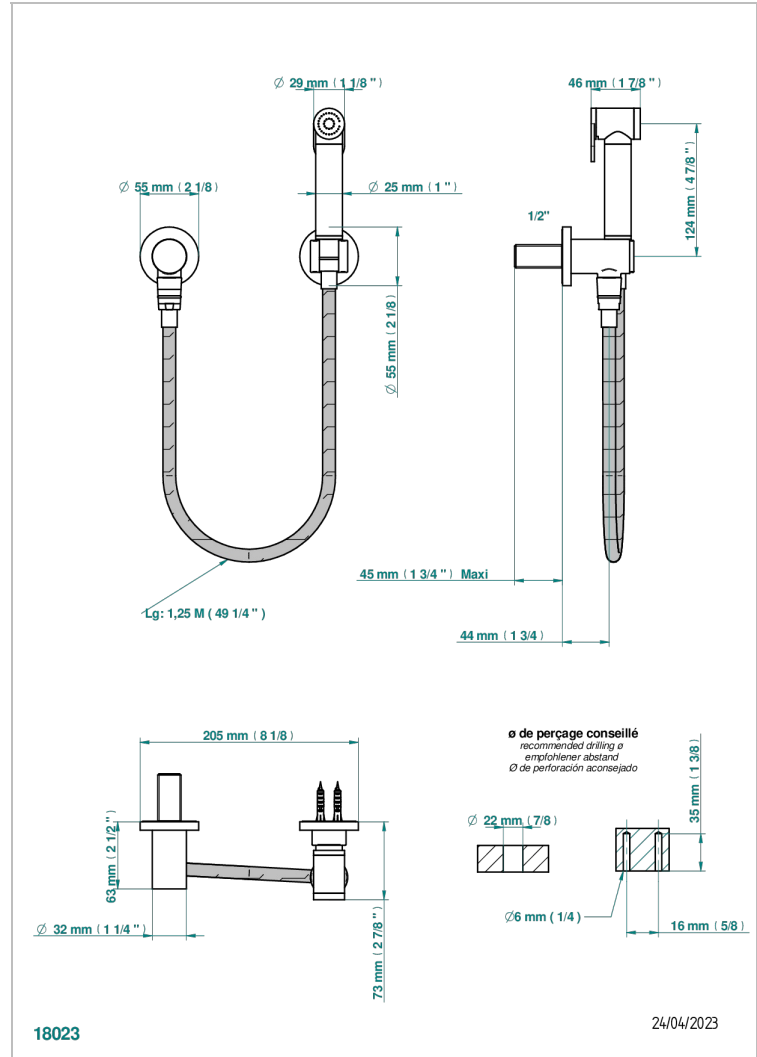

# NANO WITH LEVER

G5B-5840/7

THG<sup>®</sup>  
PARIS

Wc douche set including: trigger spray, reinforced hose(1.25m), hook and elbow

## CHARACTERISTIC

- ACS : 19ACCLY406

## TECHNICAL SPECS

- Recommandé : 3 bars (max. 5 bars) - Advised : 43,5 psi (max. 72 psi)
- 9,5 l/min à 3 bars (2.5 gpm at 43.5 psi)