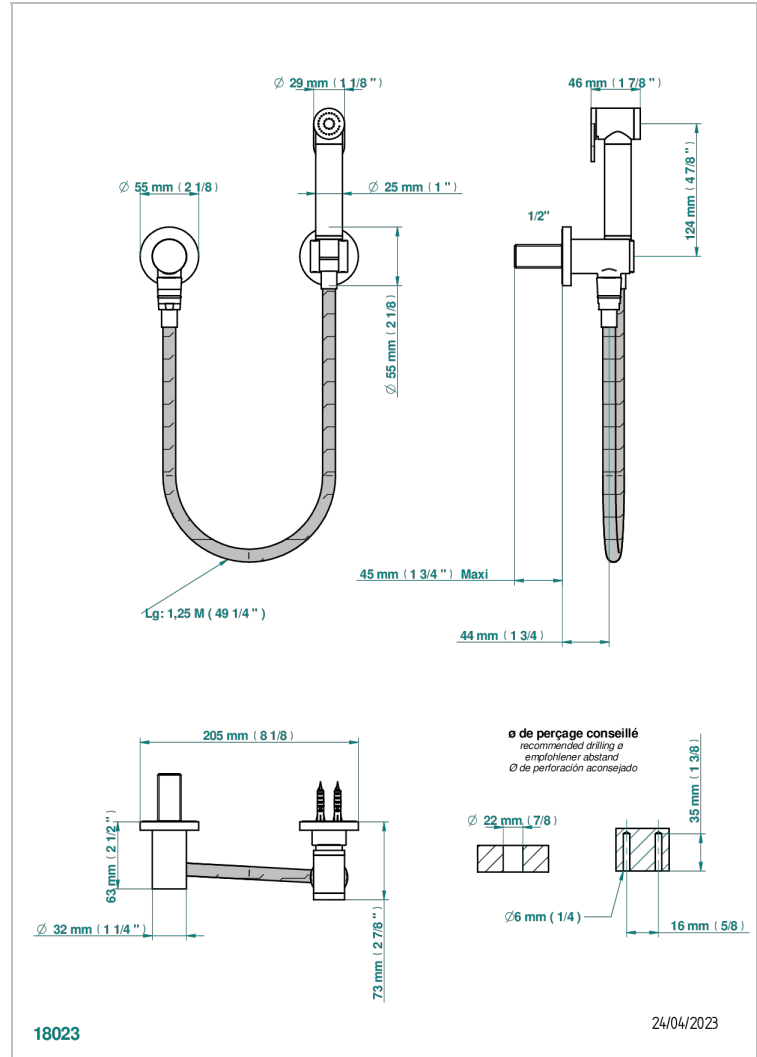

NANO WITH LEVER

G5B-5840/7

THG[®]
PARIS

Wc douche set including: trigger spray, reinforced hose(1.25m), hook and elbow

CHARACTERISTIC

- ACS : 19ACCLY406

TECHNICAL SPECS

- Recommandé : 3 bars (max. 5 bars) - Advised : 43,5 psi (max. 72 psi)
- 9,5 l/min à 3 bars (2.5 gpm at 43.5 psi)

STANDARDS

AVAILABLE FINITIONS

- Matt nickel (color finish) - C01
- Polished chrome (color finish) - A02
- Polished chrome / Polished gold (color finish) - G02
- Polished gold (color finish) - F01
- Polished nickel - B01