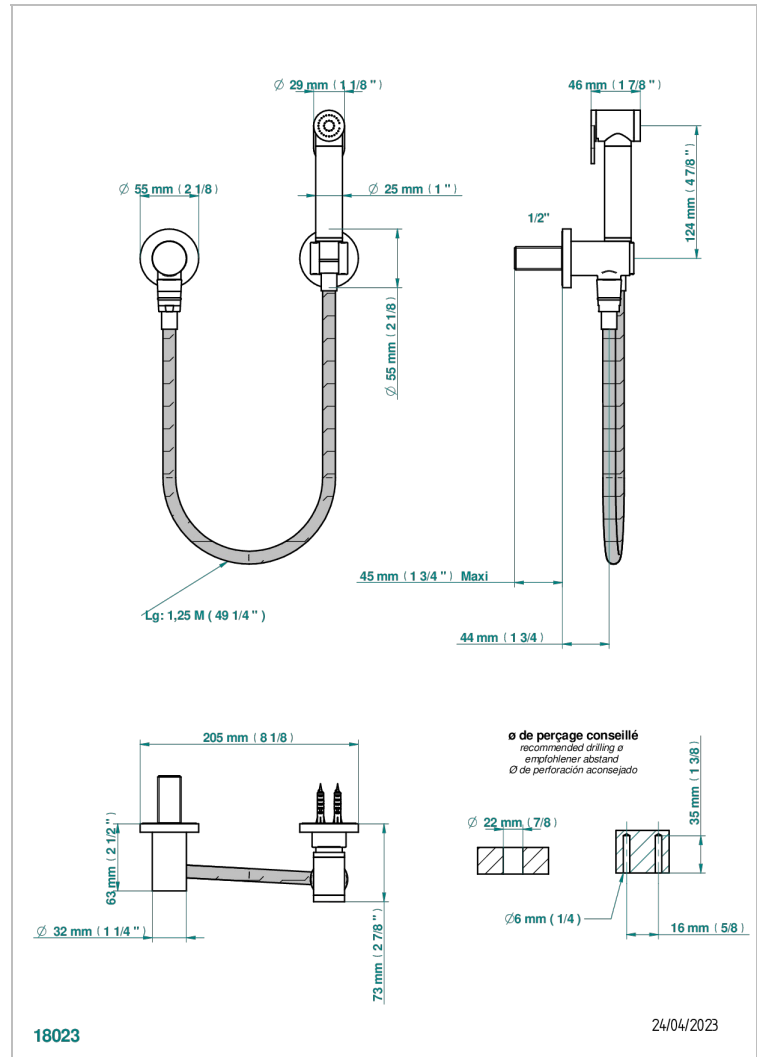

NANO

G5A-5840/7

THG[®]
PARIS

Wc douche set including: trigger spray, reinforced hose(1.25m), hook and elbow

CHARACTERISTIC

- ACS : 19ACCLY406

STANDARDS

AVAILABLE FINITIONS

- Matt nickel (color finish) - C01
- Polished chrome (color finish) - A02
- Polished chrome / Polished gold (color finish) - G02
- Polished gold (color finish) - F01
- Polished nickel - B01

TECHNICAL SPECS

- Recommandé : 3 bars (max. 5 bars) - Advised : 43,5 psi (max. 72 psi)
- 9,5 l/min à 3 bars (2.5 gpm at 43.5 psi)