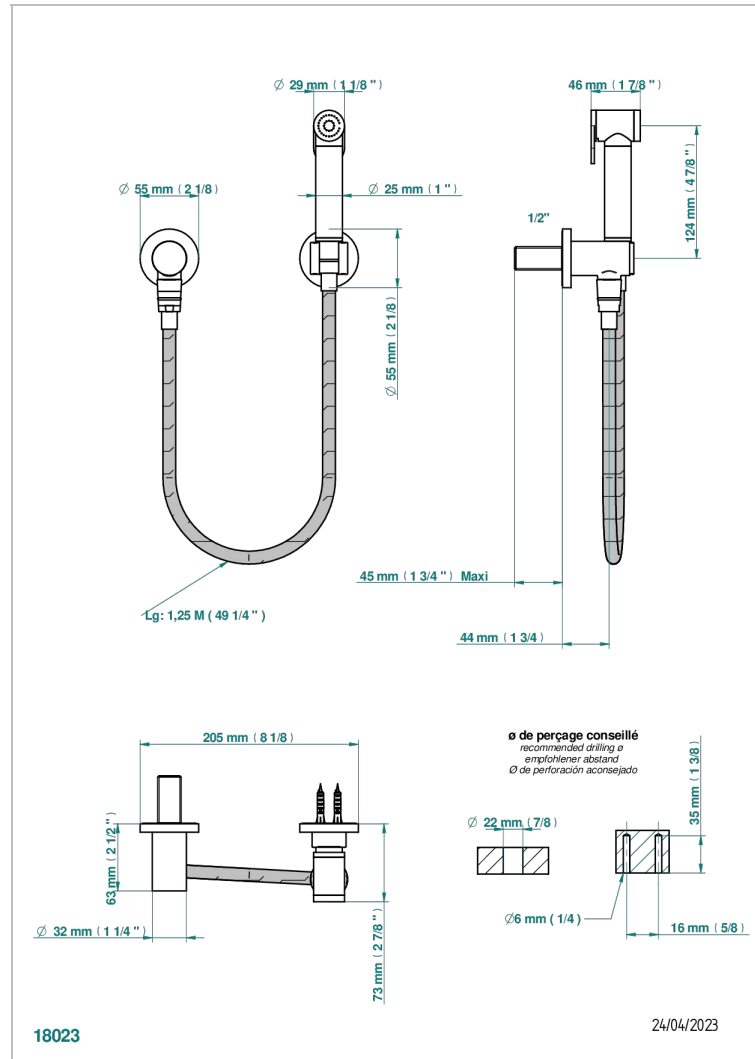

# SPIRIT WITH LEVER

G58-5840/7

THG<sup>®</sup>  
PARIS

Wc douche set including: trigger spray, reinforced hose(1.25m), hook and elbow

## CHARACTERISTIC

- ACS : 19ACCLY406

## TECHNICAL SPECS

- Recommandé : 3 bars (max. 5 bars) - Advised : 43,5 psi (max. 72 psi)
- 9,5 l/min à 3 bars (2.5 gpm at 43.5 psi)