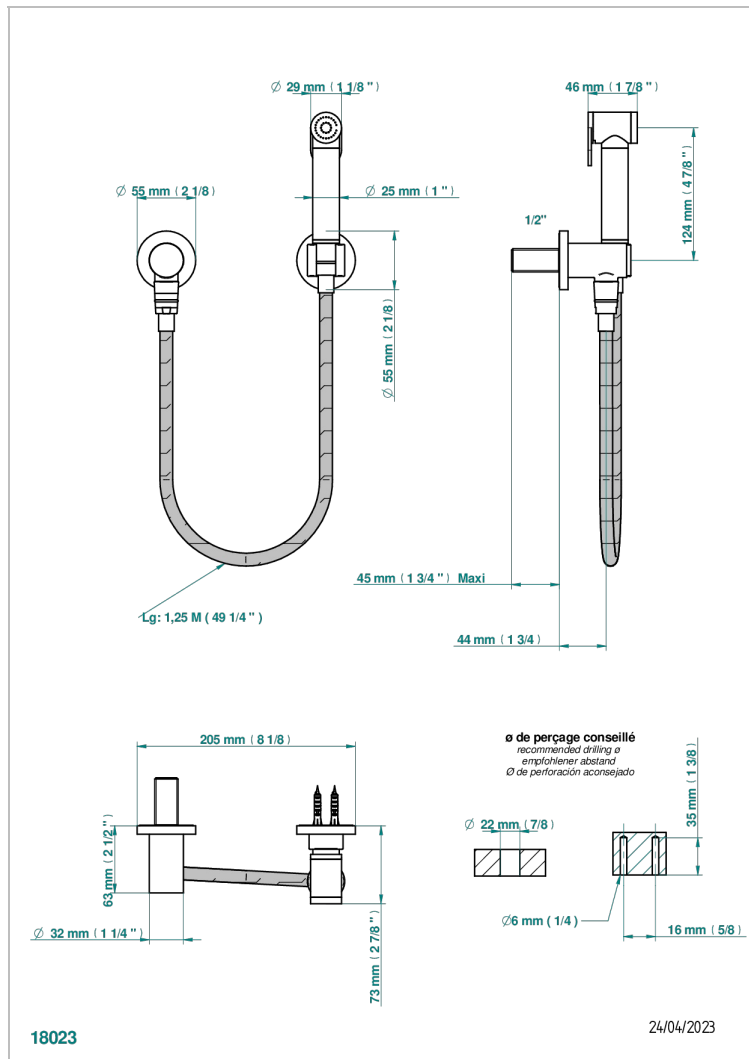

SPIRIT WITH LEVER

G58-5840/7

THG[®]
PARIS

Wc douche set including: trigger spray, reinforced hose(1.25m), hook and elbow

CHARACTERISTIC

- ACS : 19ACCLY406

TECHNICAL SPECS

- Recommandé : 3 bars (max. 5 bars) - Advised : 43,5 psi (max. 72 psi)
- 9,5 l/min à 3 bars (2.5 gpm at 43.5 psi)

STANDARDS

AVAILABLE FINITIONS

- Matt nickel (color finish) - C01
- Polished chrome (color finish) - A02
- Polished chrome / Polished gold (color finish) - G02
- Polished gold (color finish) - F01
- Polished nickel - B01