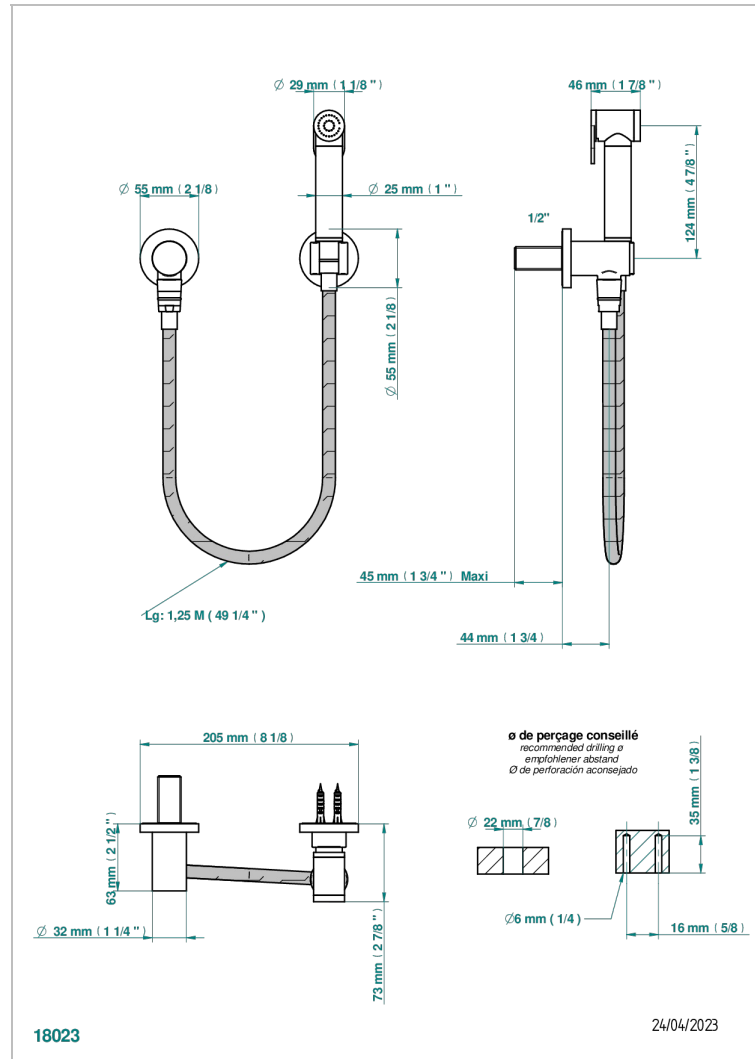

SPIRIT WITH LEVER

G58-5840/7

THG[®]
PARIS

Wc douche set including: trigger spray, reinforced hose(1.25m), hook and elbow

CHARACTERISTIC

- ACS : 19ACCLY406

TECHNICAL SPECS

- Recommandé : 3 bars (max. 5 bars) - Advised : 43,5 psi (max. 72 psi)
- 9,5 l/min à 3 bars (2.5 gpm at 43.5 psi)

STANDARDS

AVAILABLE FINITIONS

- Matt nickel (color finish) - C01
- Polished chrome (color finish) - A02
- Polished chrome / Polished gold (color finish) - G02
- Polished gold (color finish) - F01
- Polished nickel - B01