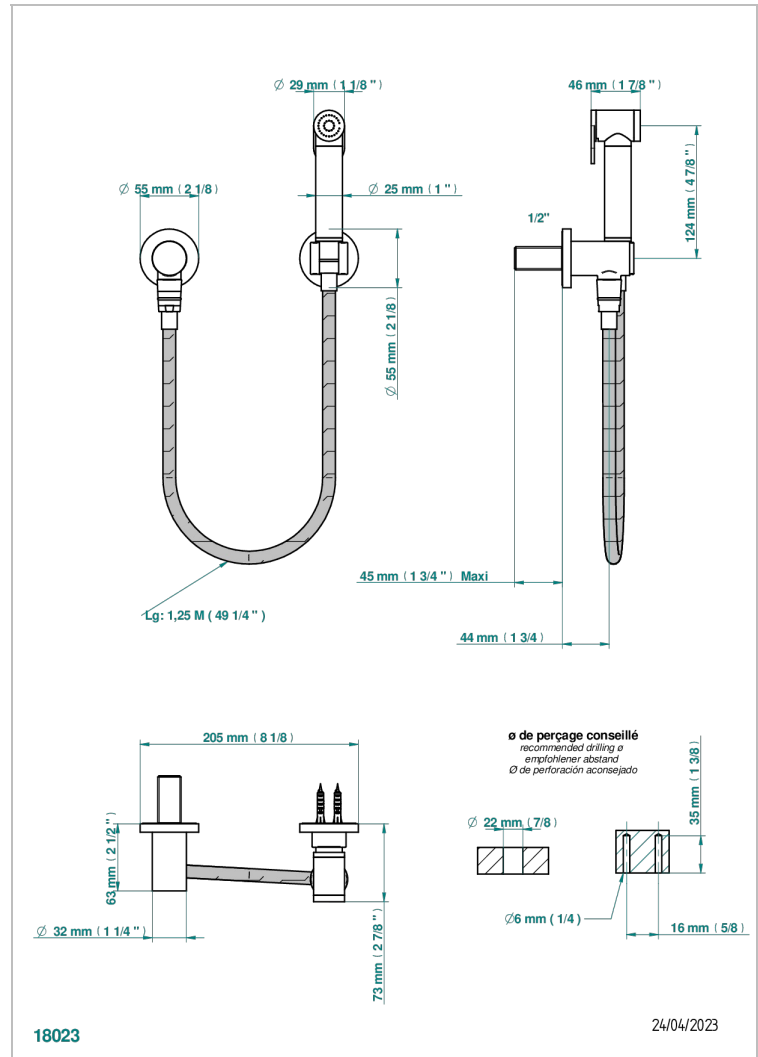

# POMME GOLD LUSTER CRYSTAL

A46-5840/7

THG<sup>®</sup>  
PARIS

Wc douche set including: trigger spray, reinforced hose(1.25m), hook and elbow

## CHARACTERISTIC

- ACS : 19ACCLY406

## TECHNICAL SPECS

- Recommandé : 3 bars (max. 5 bars) - Advised : 43,5 psi (max. 72 psi)
- 9,5 l/min à 3 bars (2.5 gpm at 43.5 psi)