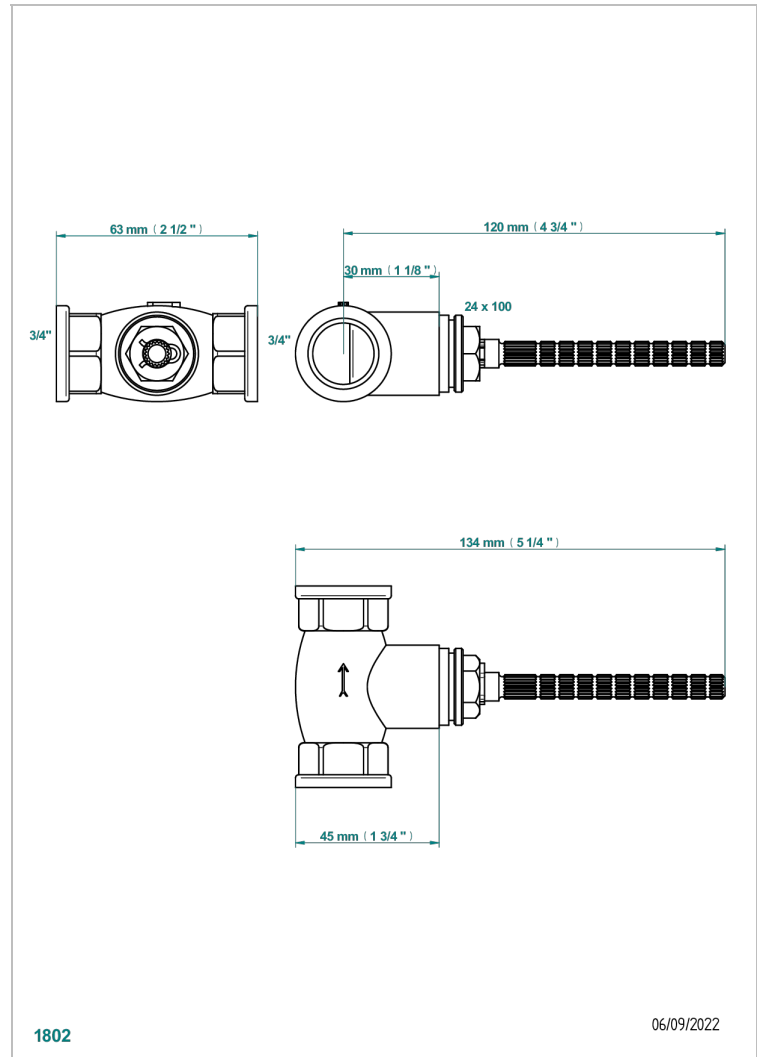

# GENERAL ITEMS

G00-30/CA

Wall mounted 1/2" valve body with ceramic head, 1/4 turn left - no trim

## CHARACTERISTIC

- General Items
- Wall mounted 1/2" valve body with ceramic head, 1/4 turn left - no trim