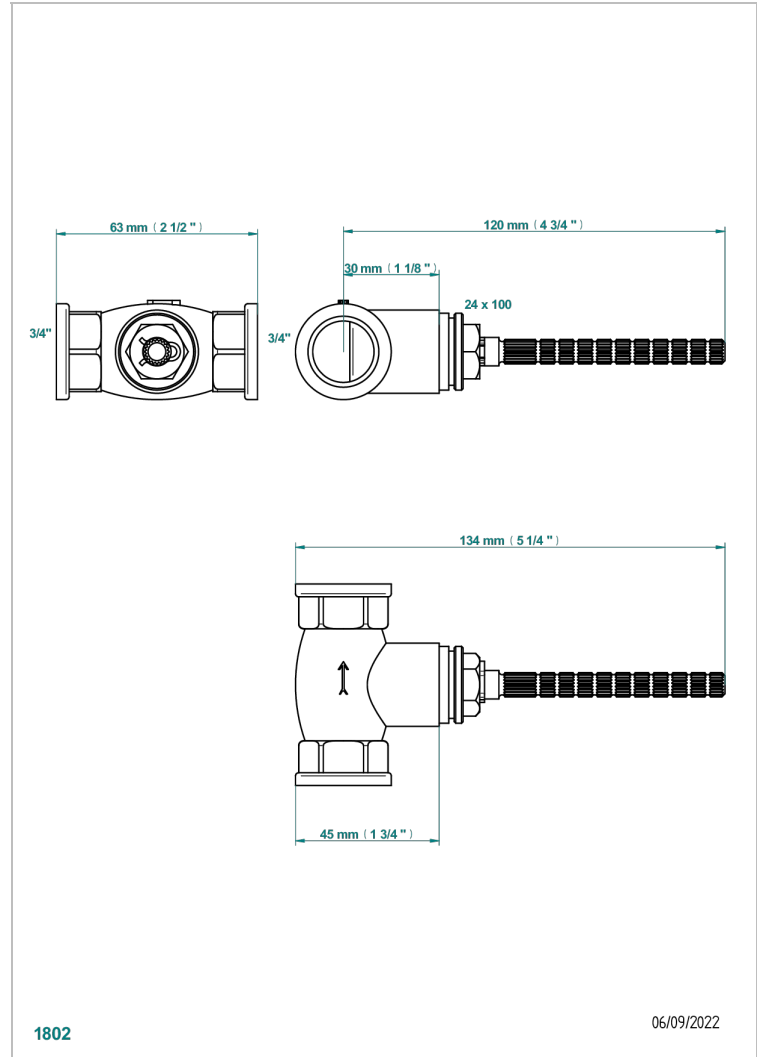

GENERAL ITEMS

G00-30/CA

Wall mounted 1/2" valve body with ceramic head, 1/4 turn left - no trim

CHARACTERISTIC

- General Items
- Wall mounted 1/2" valve body with ceramic head, 1/4 turn left - no trim

TECHNICAL SPECS

- Recommandé : 3 bars (max. 5 bars) - Advised : 43,5 psi (max. 72 psi)
- 48 l/min à 3 bars (12.7 gpm at 43.5 psi)

AVAILABLE FINITIONS

*** - A00