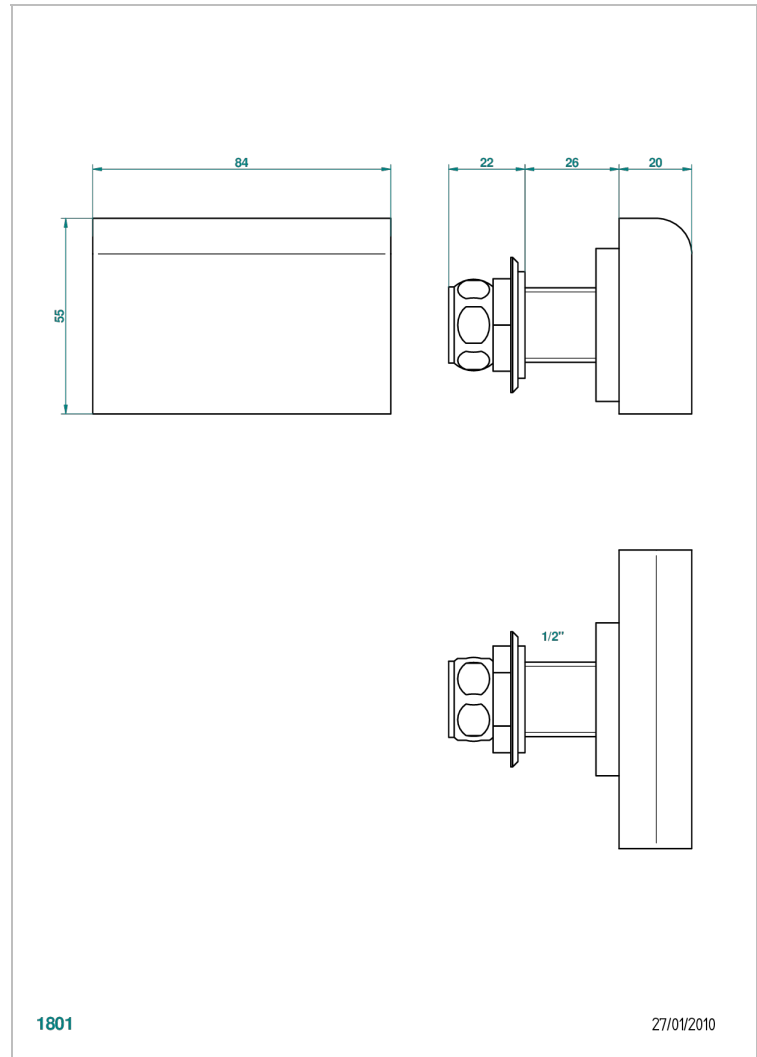

GENERAL ITEMS

G00-24PM

Step mounted bath spout, small

CHARACTERISTIC

- General Items
- Step mounted bath spout, small

TECHNICAL SPECS

- Recommandé : 3 bars (max. 5 bars) - Advised : 43,5 psi (max. 72 psi)
 - écoulement libre - débit selon l'alimentation en amont
- Free flow - flow according to the upstream supply