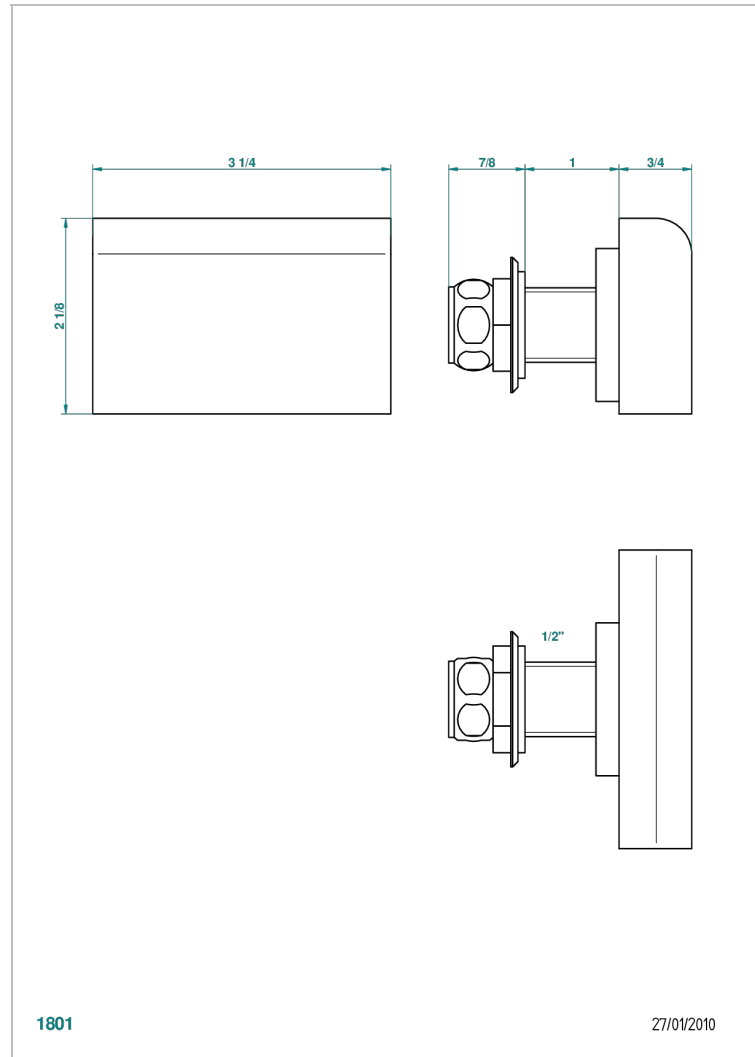

GENERAL ITEMS

G00-24PM

Step mounted bath spout, small

CHARACTERISTIC

- General Items
- Step mounted bath spout, small

TECHNICAL SPECS

- Recommandé : 3 bars (max. 5 bars) - Advised : 43,5 psi (max. 72 psi)
 - écoulement libre - débit selon l'alimentation en amont
- Free flow - flow according to the upstream supply