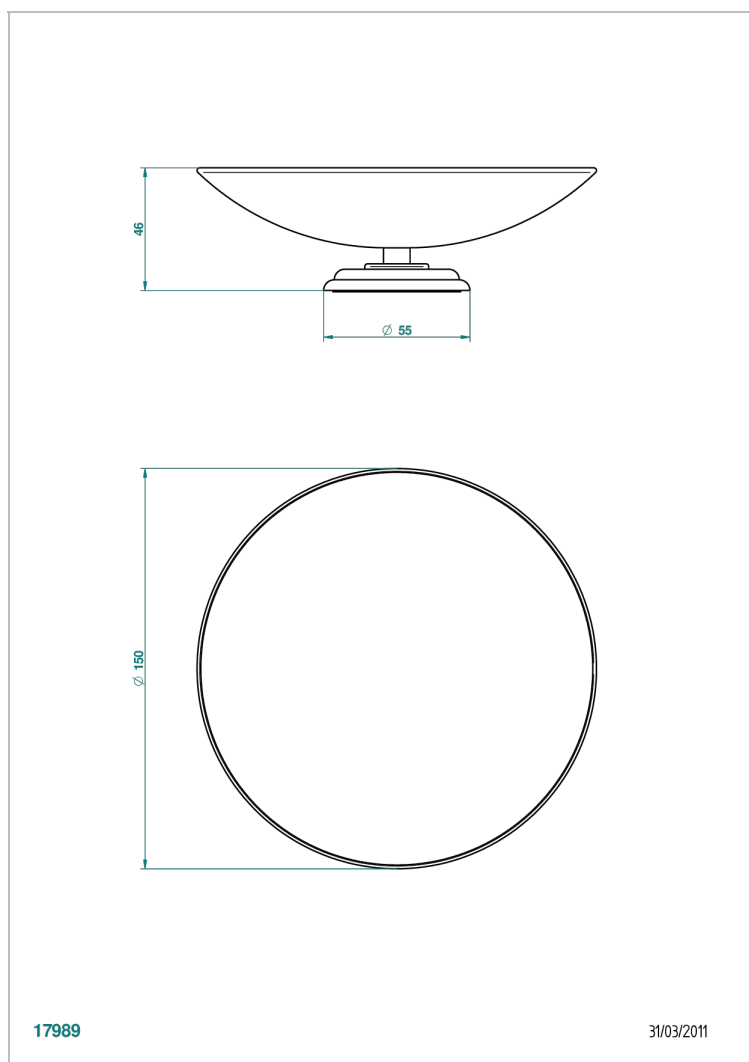

PETALE DE CRISTAL - BLACK CRYSTAL

U6D-544GM

Soap dish, freestanding , 6" diameter

THG[®]
PARIS

17989

31/03/2011

CHARACTERISTIC

- Pétale de Cristal - Black crystal
- Soap dish, freestanding , 6" diameter