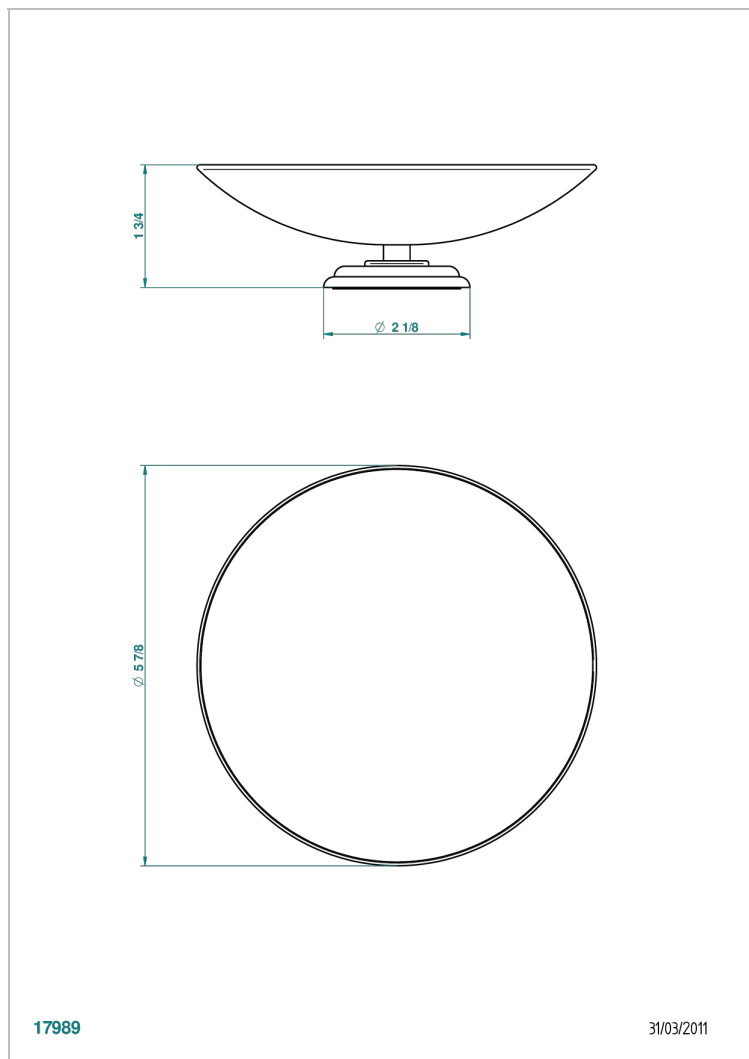

PETALE DE CRISTAL - BLACK CRYSTAL

U6D-544GM

Soap dish, freestanding , 6" diameter

THG[®]
PARIS

CHARACTERISTIC

- Pétale de Cristal - Black crystal
- Soap dish, freestanding , 6" diameter

AVAILABLE FINITIONS

Black ceram - D30
Blush PVD - H62
Brass color PVD - H49
Brown bronze color PVD - F33
Chrome polished - A02
Chrome polished / gold polished - G02