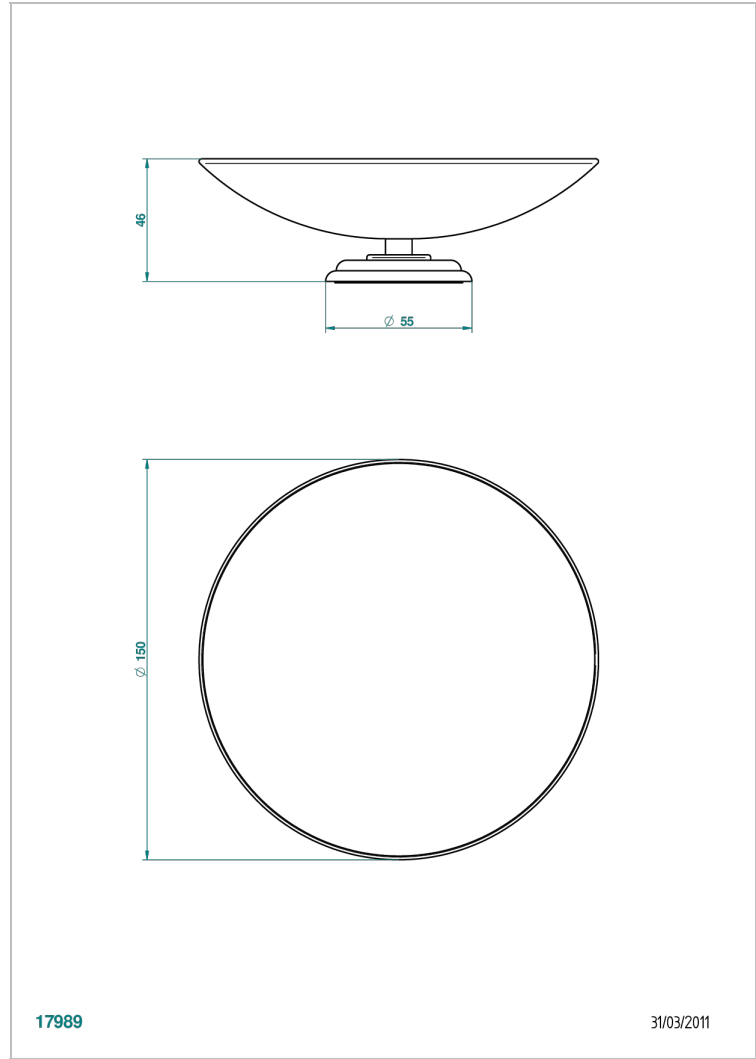

# PETALE DE CRISTAL - CLEAR CRYSTAL

U6A-544GM

Soap dish, freestanding , 6" diameter

THG<sup>®</sup>  
PARIS

## CHARACTERISTIC

- Pétale de Cristal - Clear crystal
- Soap dish, freestanding , 6" diameter