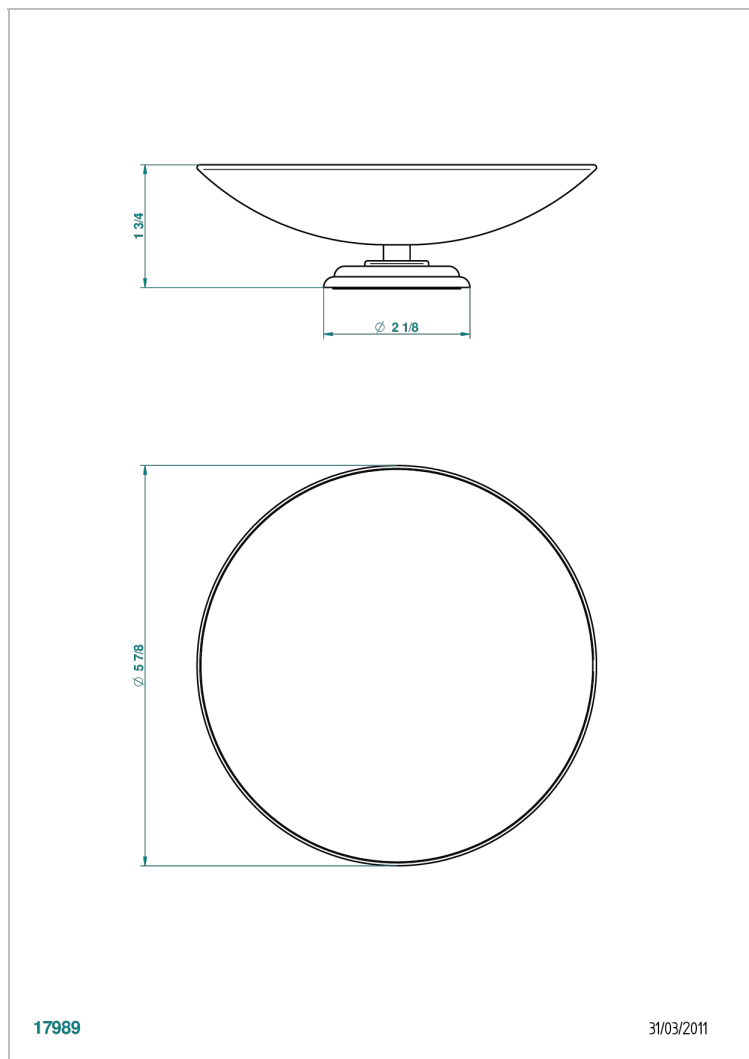

PETALE DE CRISTAL - CLEAR CRYSTAL

U6A-544GM

Soap dish, freestanding , 6" diameter

THG[®]
PARIS

CHARACTERISTIC

- Pétale de Cristal - Clear crystal
- Soap dish, freestanding , 6" diameter

AVAILABLE FINITIONS

Black ceram - D30