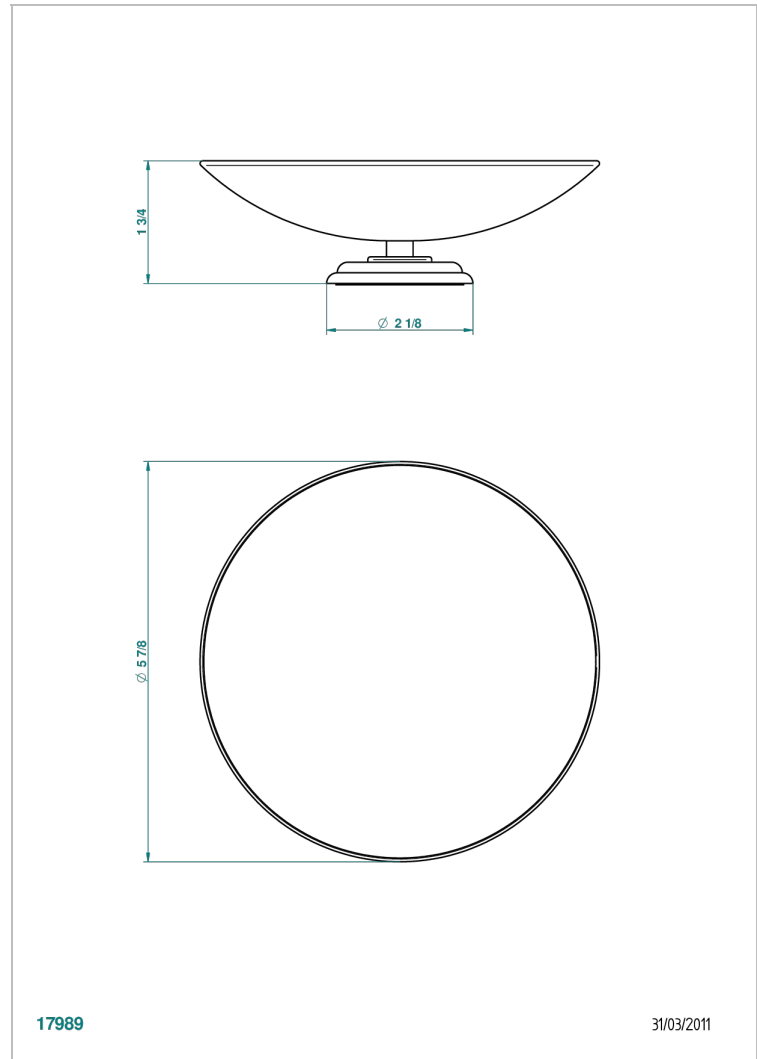

JAIPUR BLACK ONYX

A9C-544GM

Soap dish on stand, ø 150 mm

THG[®]
PARIS

CHARACTERISTIC

- Jaipur Black Onyx
- Soap dish on stand, ø 150 mm

AVAILABLE FINITIONS

Antique nickel - H28
Black ceram - D30
Blush PVD - H62
Brass color PVD - H49
Brown bronze color PVD - F33
Gold color PVD - H52