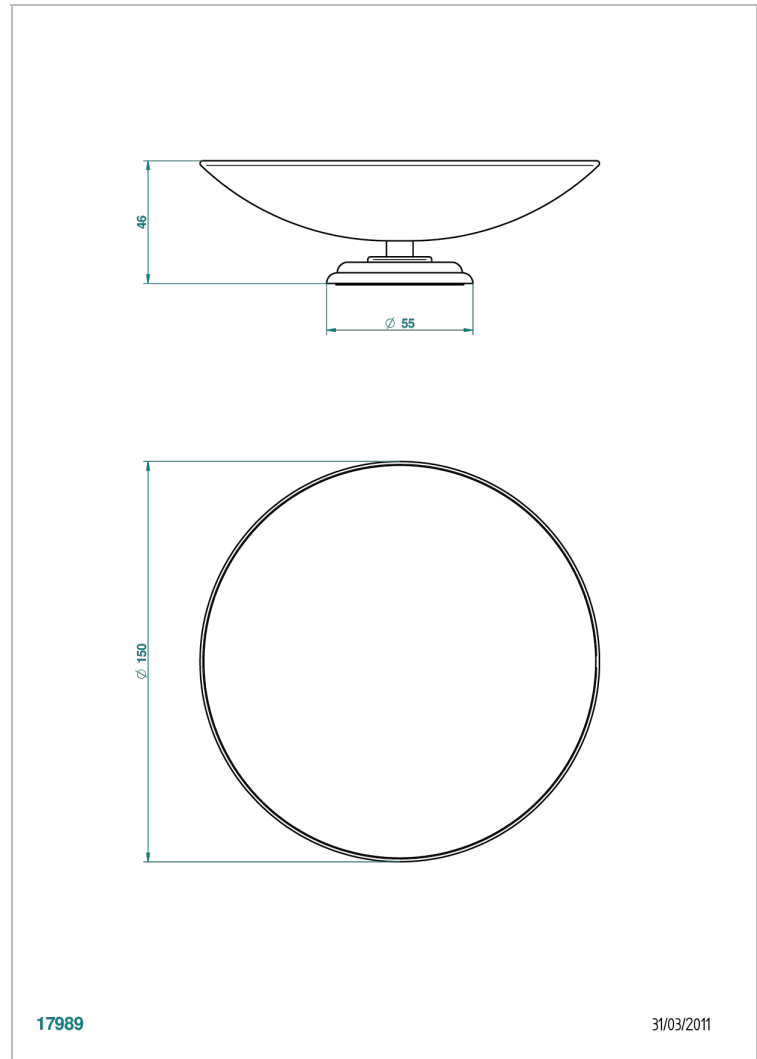

MARQUISE PLATINUM DECOR

A7G-544GM

Soap dish, freestanding , 6" diameter

THG[®]
PARIS

17989

31/03/2011

CHARACTERISTIC

- Marquise platinum decor
- Soap dish, freestanding , 6" diameter