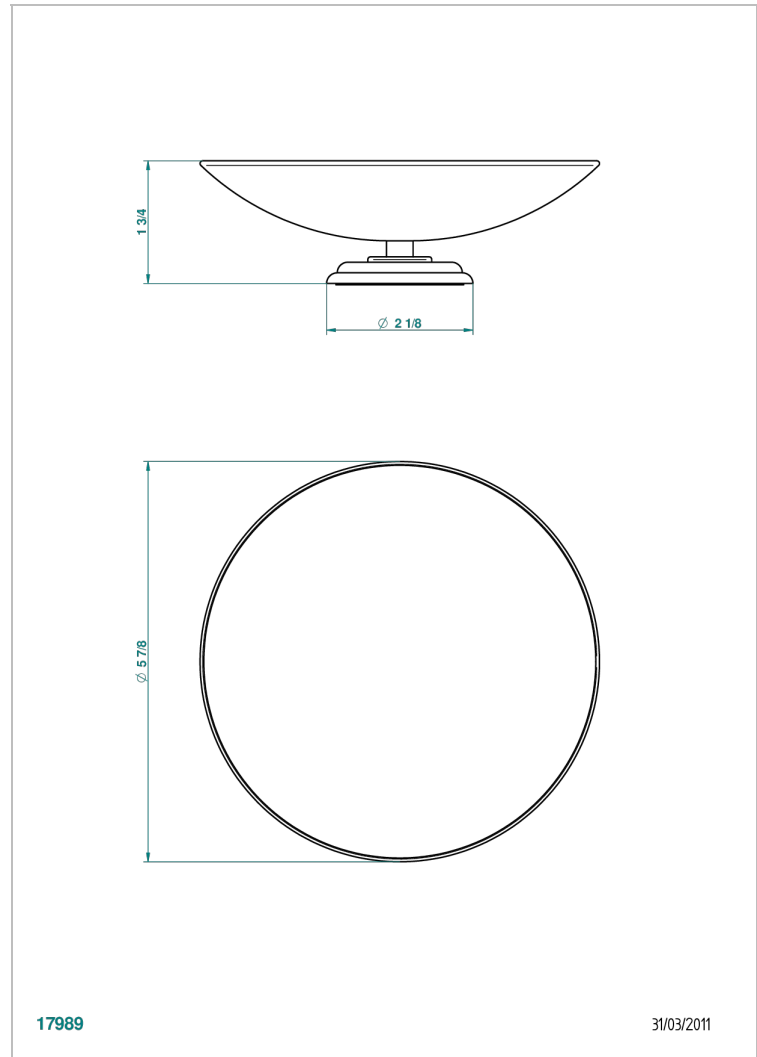

MARQUISE PLATINUM DECOR

A7G-544GM

Soap dish, freestanding , 6" diameter

THG[®]
PARIS

CHARACTERISTIC

- Marquise platinum decor
- Soap dish, freestanding , 6" diameter

AVAILABLE FINITIONS

Black ceram - D30
Blush PVD - H62
Brass color PVD - H49
Brown bronze color PVD - F33
Chrome polished - A02
Chrome polished / gold polished - G02