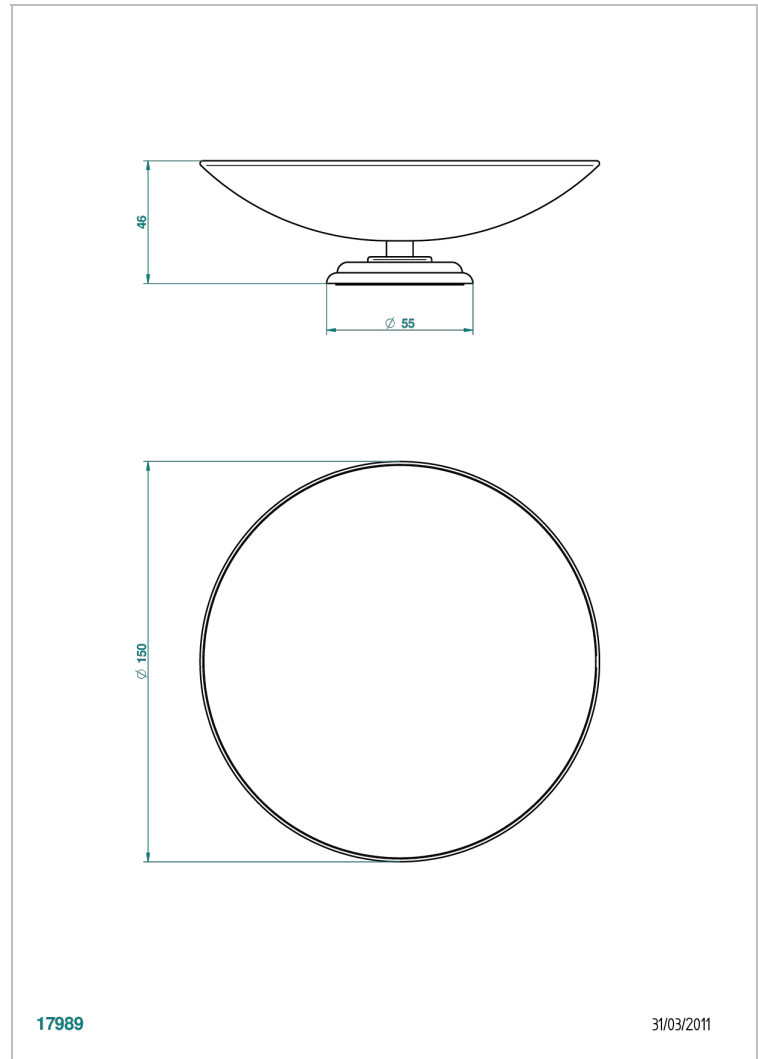

MARQUISE PLATINUM DECOR

A7G-544GM

Soap dish on stand, ø 150 mm

THG[®]
PARIS

CHARACTERISTIC

- Marquise platinum decor
- Soap dish on stand, ø 150 mm

AVAILABLE FINITIONS

Antique nickel - H28
Black ceram - D30
Blush PVD - H62
Brass color PVD - H49
Brown bronze color PVD - F33
Gold color PVD - H52