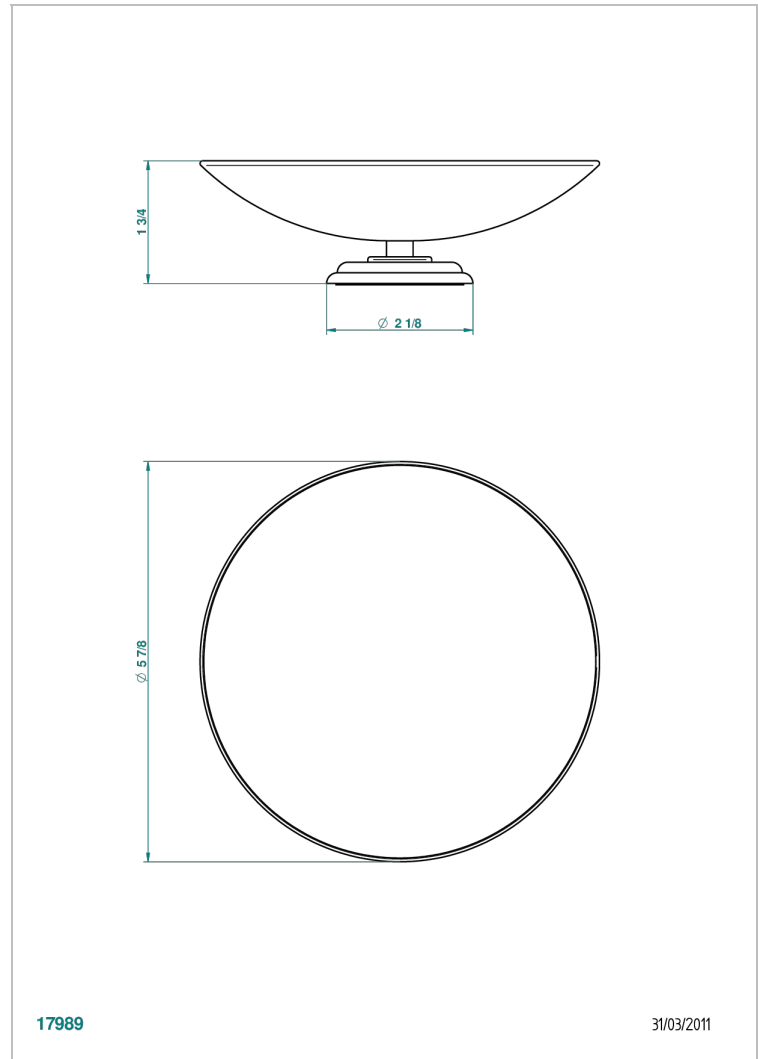

MARQUISE PLATINUM DECOR

A7G-544GM

Soap dish on stand, ø 150 mm

THG[®]
PARIS

CHARACTERISTIC

- Marquise platinum decor
- Soap dish on stand, ø 150 mm

AVAILABLE FINITIONS

Antique nickel - H28
Black ceram - D30
Blush PVD - H62
Brass color PVD - H49
Brown bronze color PVD - F33
Gold color PVD - H52