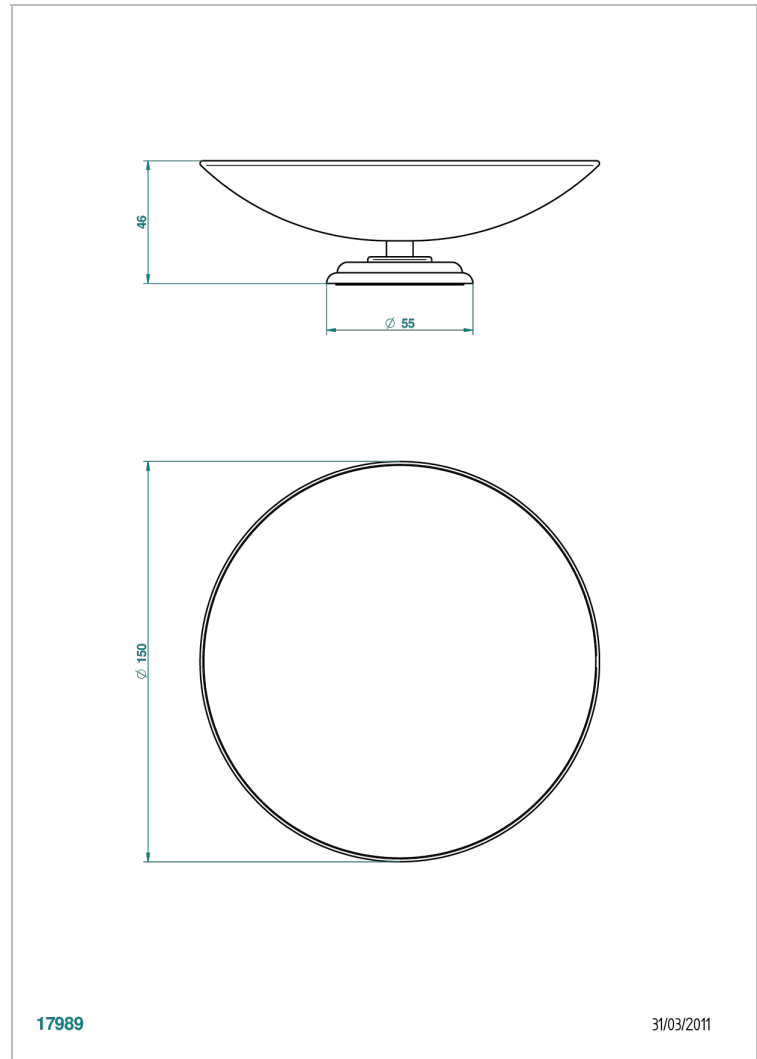

MARQUISE GOLD DECOR

A7F-544GM

Soap dish, freestanding , 6" diameter

THG[®]
PARIS

CHARACTERISTIC

- Marquise Gold decor
- Soap dish, freestanding , 6" diameter

AVAILABLE FINITIONS

Black ceram - D30
Blush PVD - H62
Brass color PVD - H49
Brown bronze color PVD - F33
Chrome polished - A02
Chrome polished / gold polished - G02