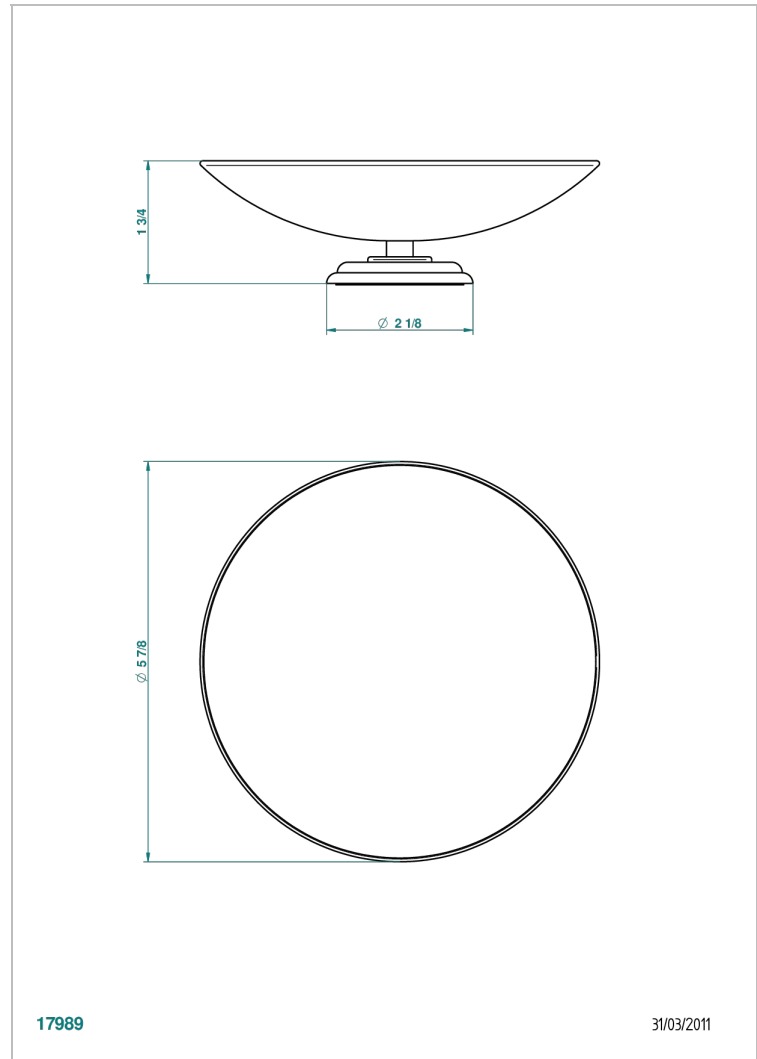

MARQUISE GOLD DECOR

A7F-544GM

Soap dish, freestanding , 6" diameter

THG[®]
PARIS

CHARACTERISTIC

- Marquise Gold decor
- Soap dish, freestanding , 6" diameter

AVAILABLE FINITIONS

Black ceram - D30
Blush PVD - H62
Brass color PVD - H49
Brown bronze color PVD - F33
Chrome polished - A02
Chrome polished / gold polished - G02