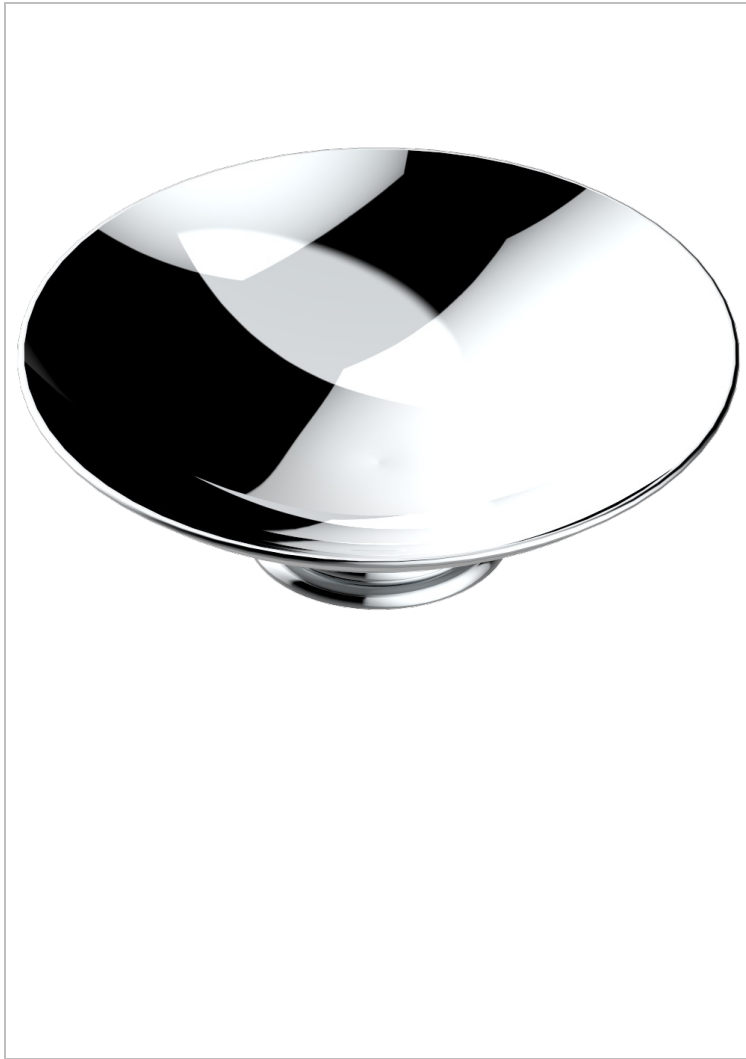

ITHAQUE PLATINUM DECOR

A7B-544GM

Soap dish, freestanding , 6" diameter

THG[®]
PARIS

17989

31/03/2011

CHARACTERISTIC

- Ithaque Platinum decor
- Soap dish, freestanding , 6" diameter

AVAILABLE FINITIONS

Black ceram - D30
Blush PVD - H62
Brass color PVD - H49
Brown bronze color PVD - F33
Chrome polished - A02
Chrome polished / gold polished - G02

Copper antique matt, coated - H07
Gold color PVD - H52
Gold mat - F07
Gold polished - F01
Graphite PVD - H64
Light coated bronze - D01

Matt Umber PVD - H67
Matt blush PVD - H60
Matt brass color PVD - H50
Matt brown bronze color PVD - F34
Matt chrome (American satin) - C02
Matt gold color PVD - H53

Matt graphite PVD - H65
Matt nickel (American satin) - C01
Matt nickel color PVD - H56
Nickel antique / Sovereign - H28
Nickel color PVD - H55
Nickel polished - B01