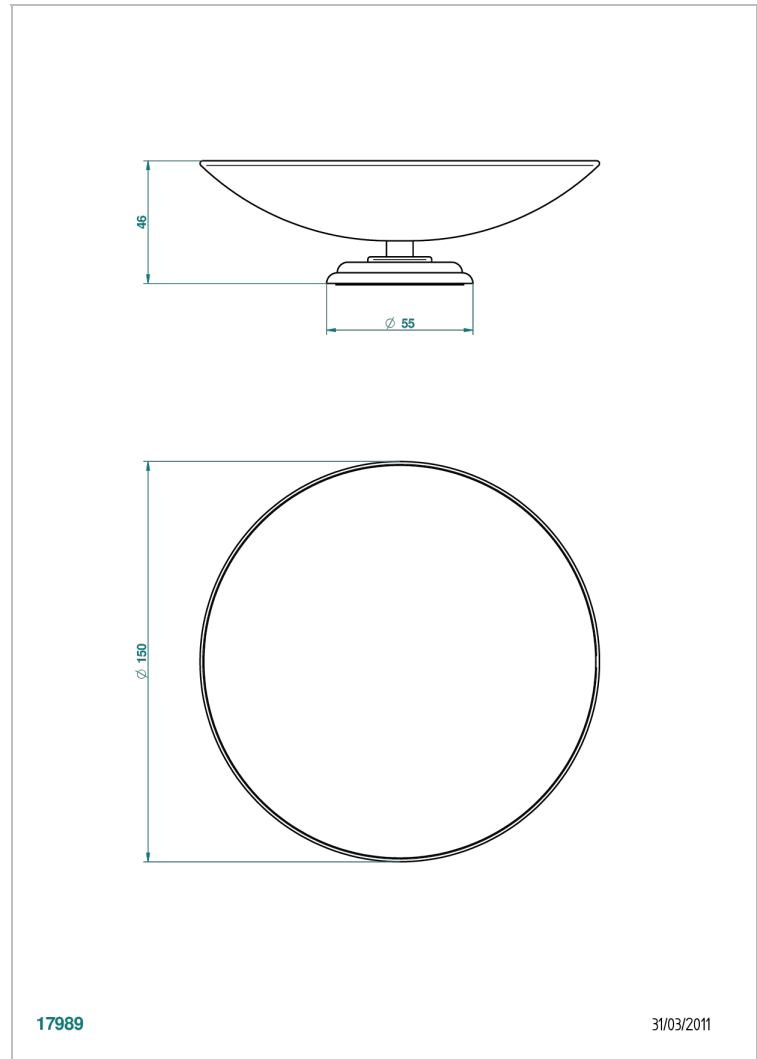

ITHAQUE PLATINUM DECOR

A7B-544GM

Soap dish, freestanding , 6" diameter

THG[®]
PARIS

17989

31/03/2011

CHARACTERISTIC

- Ithaque Platinum decor
- Soap dish, freestanding , 6" diameter