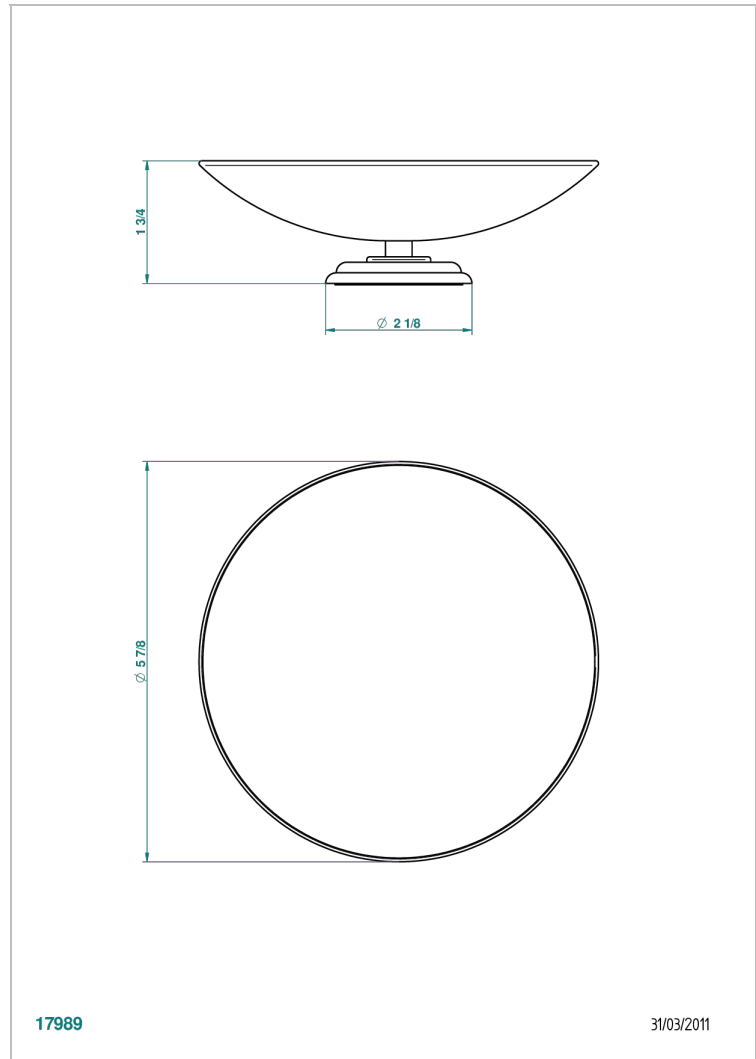

ITHAQUE PLATINUM DECOR

A7B-544GM

Soap dish, freestanding , 6" diameter

THG[®]
PARIS

CHARACTERISTIC

- Ithaque Platinum decor
- Soap dish, freestanding , 6" diameter

AVAILABLE FINITIONS

Black ceram - D30
Blush PVD - H62
Brass color PVD - H49
Brown bronze color PVD - F33
Chrome polished - A02
Chrome polished / gold polished - G02