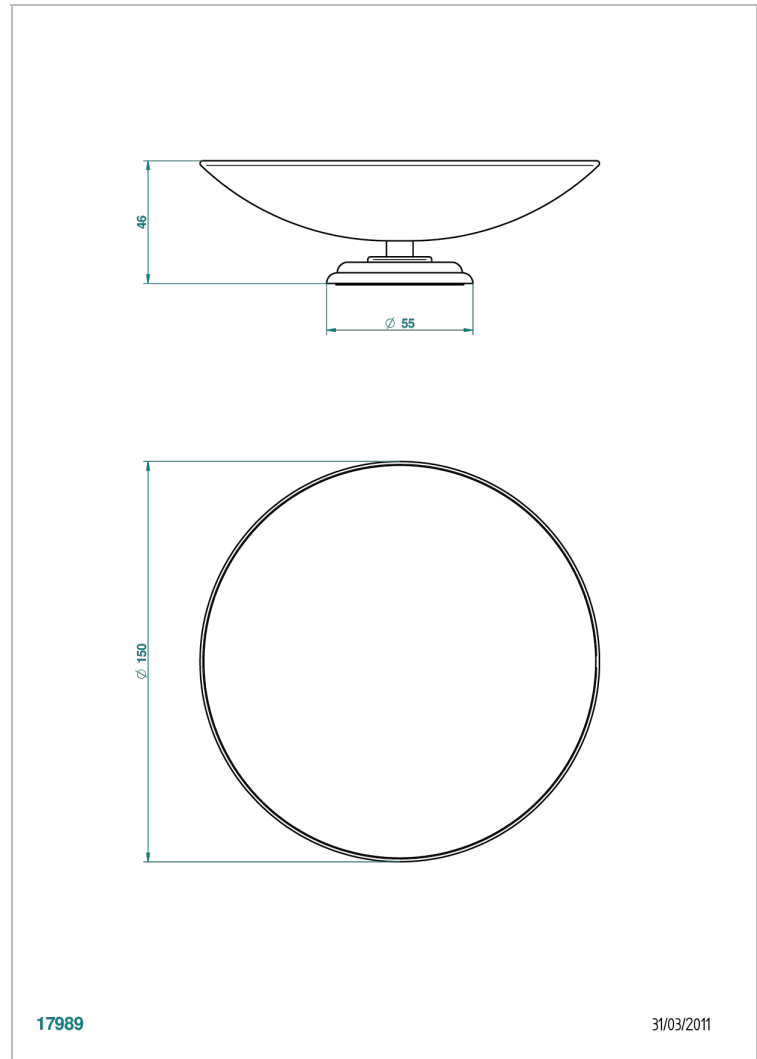

# ITHAQUE GOLD DECOR

A7A-544GM

Soap dish, freestanding , 6" diameter

THG<sup>®</sup>  
PARIS

17989

31/03/2011

## CHARACTERISTIC

- Ithaque Gold decor
- Soap dish, freestanding , 6" diameter