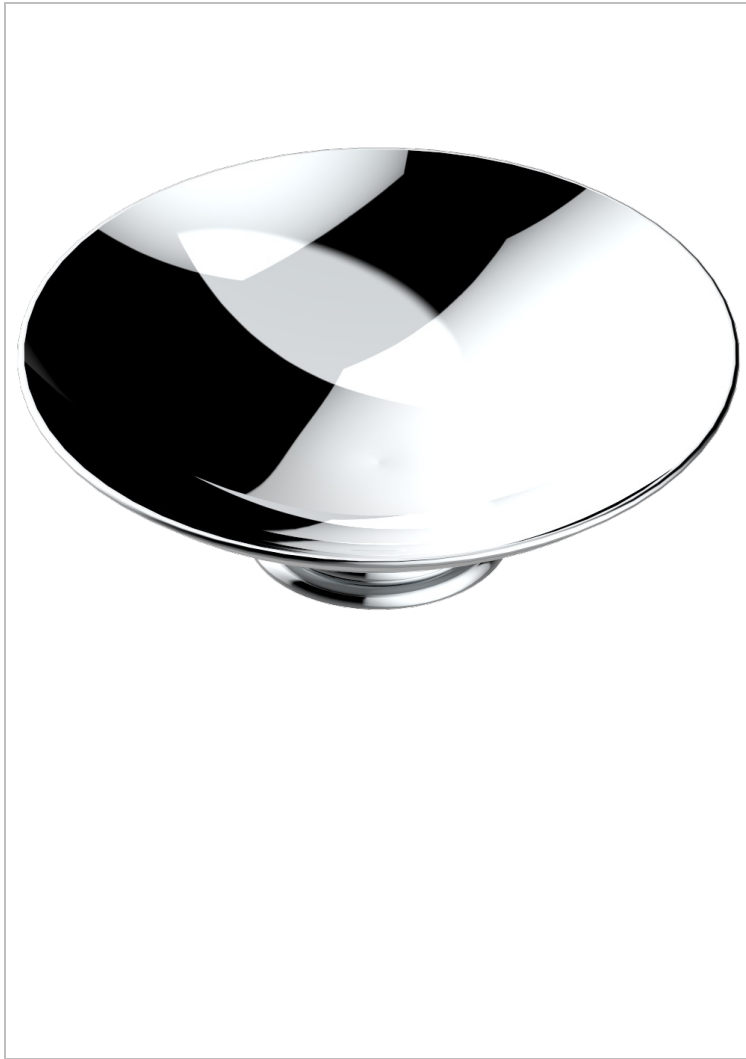

# ITHAQUE GOLD DECOR

A7A-544GM

Soap dish, freestanding , 6" diameter

THG<sup>®</sup>  
PARIS

17989

31/03/2011

## CHARACTERISTIC

- Ithaque Gold decor
- Soap dish, freestanding , 6" diameter

## AVAILABLE FINITIONS

Black ceram - D30  
Blush PVD - H62  
Brass color PVD - H49  
Brown bronze color PVD - F33  
Chrome polished - A02  
Chrome polished / gold polished - G02

Copper antique matt, coated - H07  
Gold color PVD - H52  
Gold mat - F07  
Gold polished - F01  
Graphite PVD - H64  
Light coated bronze - D01

Matt Umber PVD - H67  
Matt blush PVD - H60  
Matt brass color PVD - H50  
Matt brown bronze color PVD - F34  
Matt chrome (American satin) - C02  
Matt gold color PVD - H53

Matt graphite PVD - H65  
Matt nickel (American satin) - C01  
Matt nickel color PVD - H56  
Nickel antique / Sovereign - H28  
Nickel color PVD - H55  
Nickel polished - B01