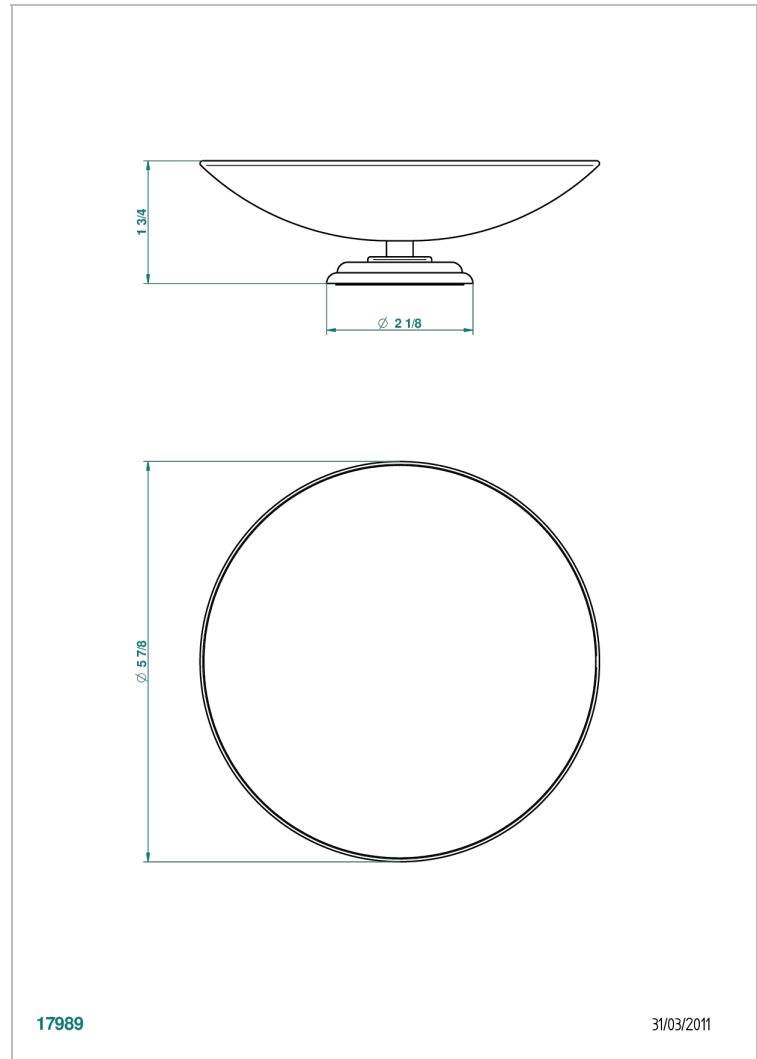

# ITHAQUE GOLD DECOR

A7A-544GM

Soap dish, freestanding , 6" diameter

THG<sup>®</sup>  
PARIS

17989

31/03/2011

## CHARACTERISTIC

- Ithaque Gold decor
- Soap dish, freestanding , 6" diameter