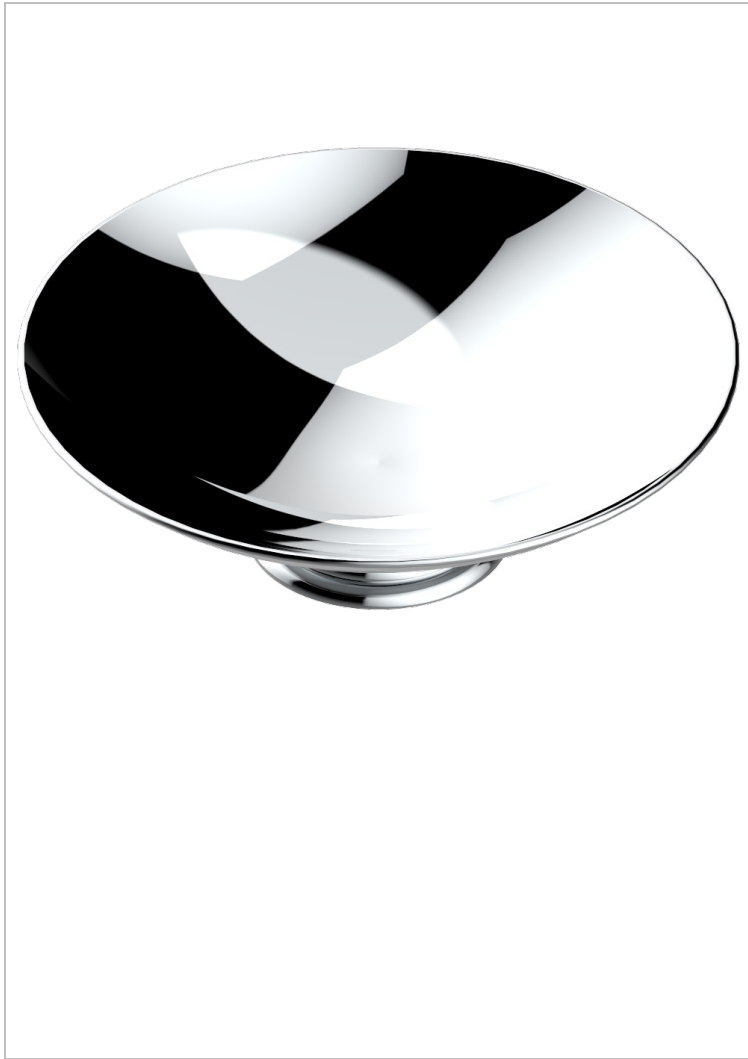

# ITHAQUE GOLD DECOR

A7A-544GM

Soap dish on stand,  $\varnothing$  150 mm

THG<sup>®</sup>  
PARIS

## CHARACTERISTIC

- Ithaque Gold decor
- Soap dish on stand,  $\varnothing$  150 mm

## AVAILABLE FINITIONS

Antique nickel - H28  
Black ceram - D30  
Blush PVD - H62  
Brass color PVD - H49  
Brown bronze color PVD - F33  
Gold color PVD - H52

Graphite PVD - H64  
Lacquered light bronze - D01  
Matt Umber PVD - H67  
Matt blush PVD - H60  
Matt brass color PVD - H50  
Matt brown bronze color PVD - F34