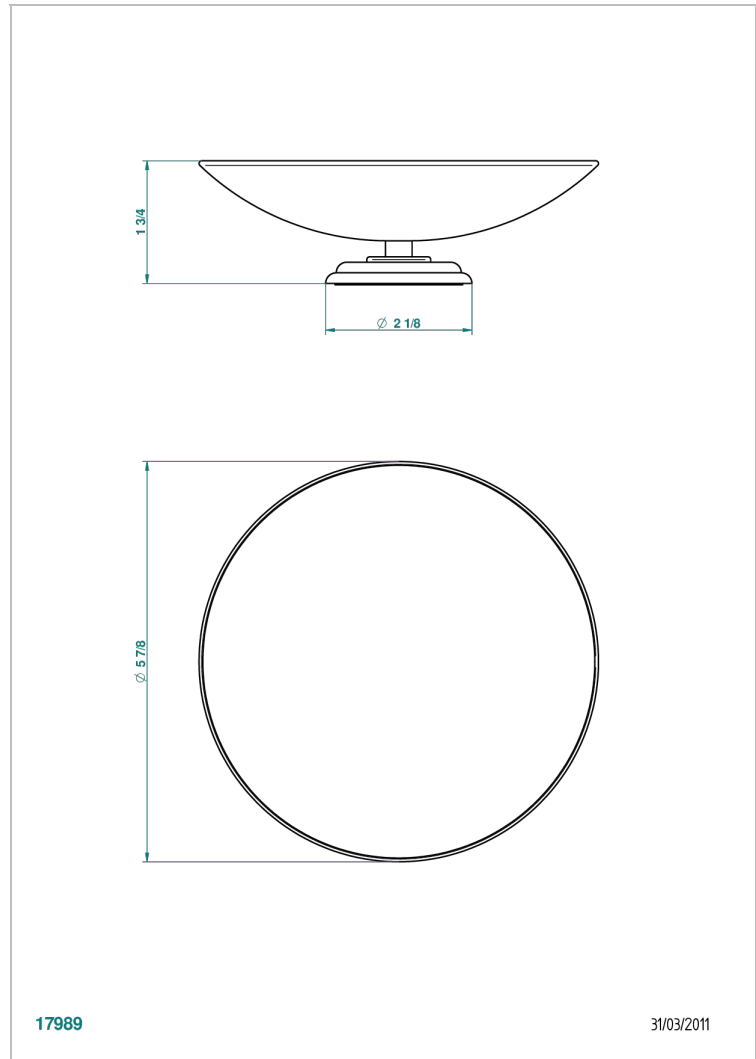

# ITHAQUE GOLD DECOR

A7A-544GM

Soap dish on stand,  $\varnothing$  150 mm

THG<sup>®</sup>  
PARIS

## CHARACTERISTIC

- Ithaque Gold decor
- Soap dish on stand,  $\varnothing$  150 mm