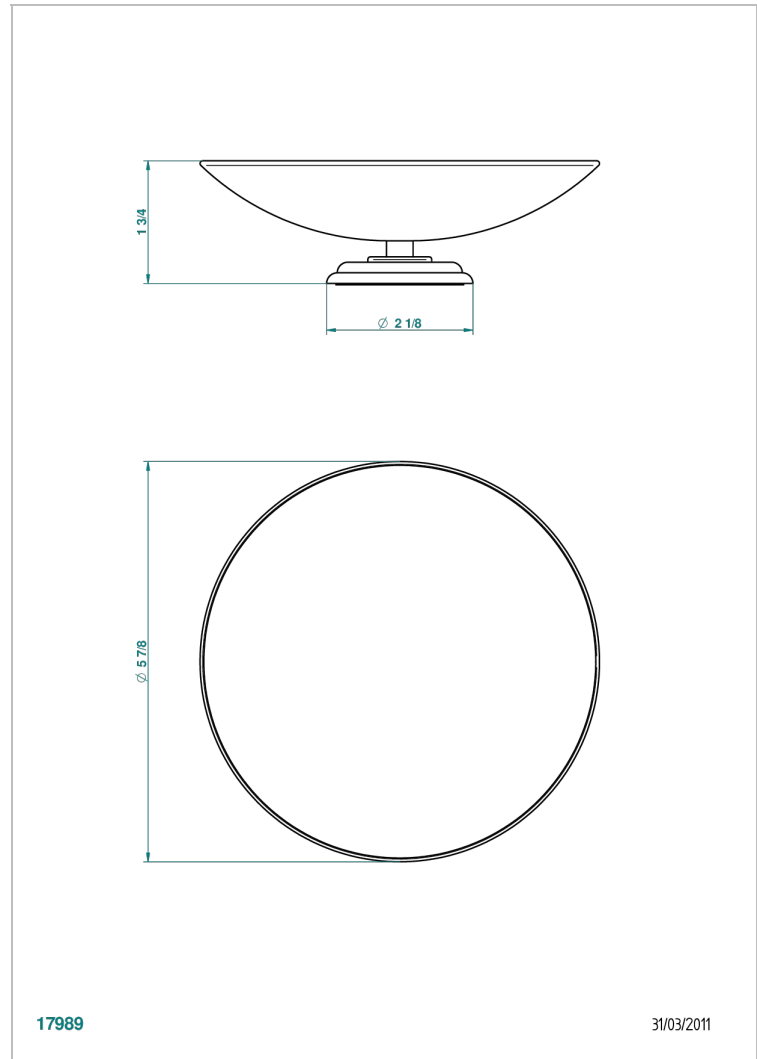

# DAHLIA

A41-544GM

Soap dish, freestanding , 6" diameter

17989

31/03/2011

## CHARACTERISTIC

- Dahlia
- Soap dish, freestanding , 6" diameter