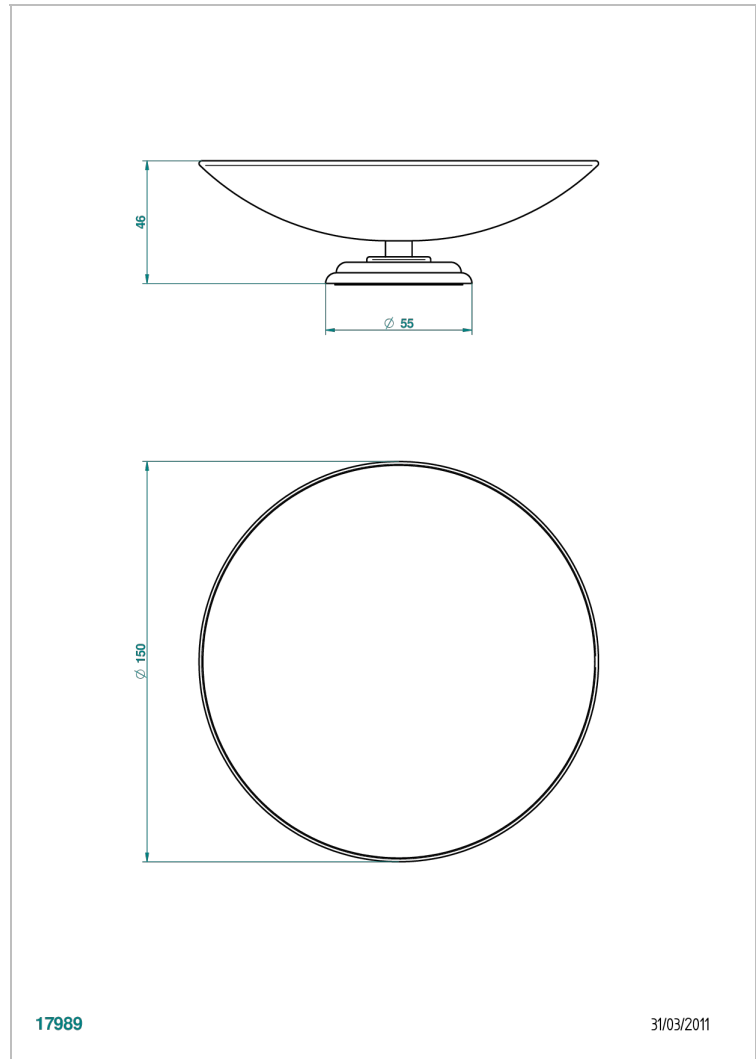

PANTHERE CLEAR CRYSTAL

A2H-544GM

Soap dish, freestanding , 6" diameter

THG[®]
PARIS

17989

31/03/2011

CHARACTERISTIC

- Panthère Clear crystal
- Soap dish, freestanding , 6" diameter