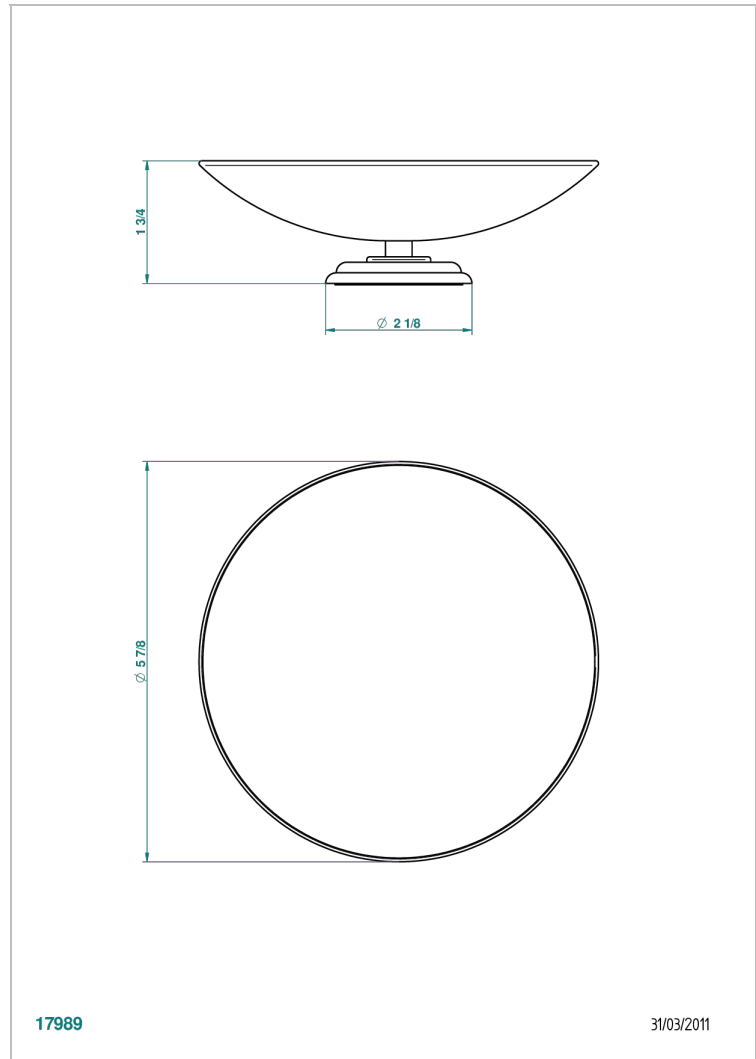

PANTHERE CLEAR CRYSTAL

A2H-544GM

Soap dish, freestanding , 6" diameter

THG[®]
PARIS

17989

31/03/2011

CHARACTERISTIC

- Panthère Clear crystal
- Soap dish, freestanding , 6" diameter