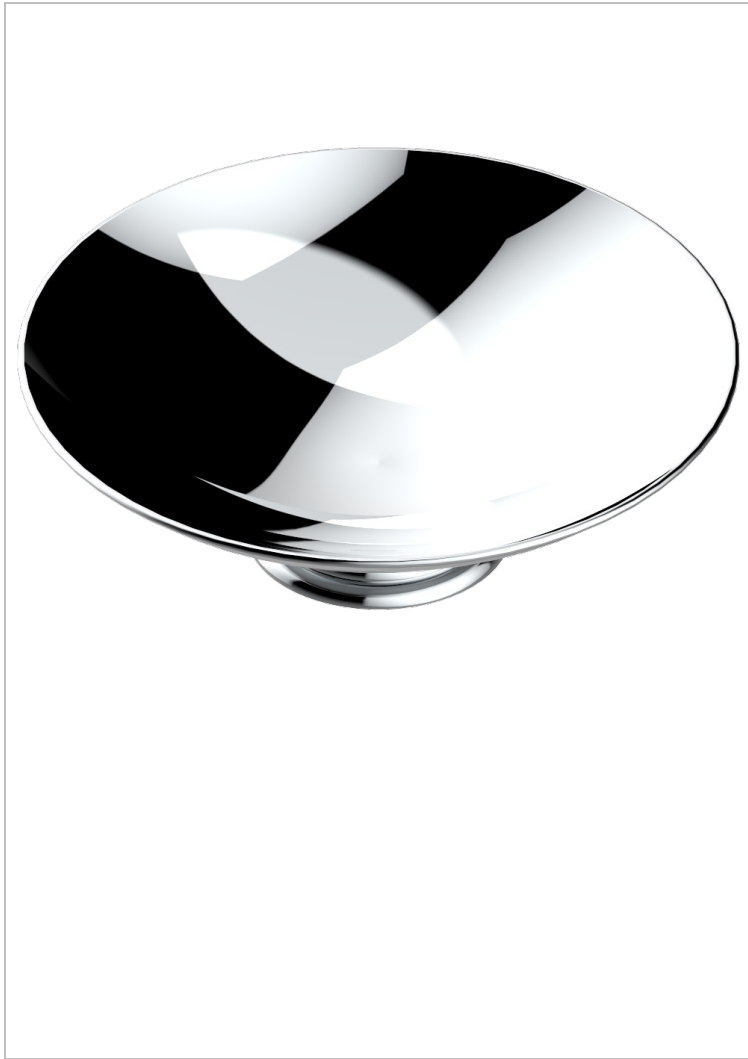

PANTHERE CLEAR CRYSTAL

A2H-544GM

Soap dish, freestanding , 6" diameter

THG[®]
PARIS

17989

31/03/2011

CHARACTERISTIC

- Panthère Clear crystal
- Soap dish, freestanding , 6" diameter

AVAILABLE FINITIONS

Black ceram - D30
Blush PVD - H62
Brass color PVD - H49
Brown bronze color PVD - F33
Chrome polished - A02
Chrome polished / gold polished - G02

Copper antique matt, coated - H07
Gold color PVD - H52
Gold mat - F07
Gold polished - F01
Graphite PVD - H64
Light coated bronze - D01

Matt Umber PVD - H67
Matt blush PVD - H60
Matt brass color PVD - H50
Matt brown bronze color PVD - F34
Matt chrome (American satin) - C02
Matt gold color PVD - H53

Matt graphite PVD - H65
Matt nickel (American satin) - C01
Matt nickel color PVD - H56
Nickel antique / Sovereign - H28
Nickel color PVD - H55
Nickel polished - B01