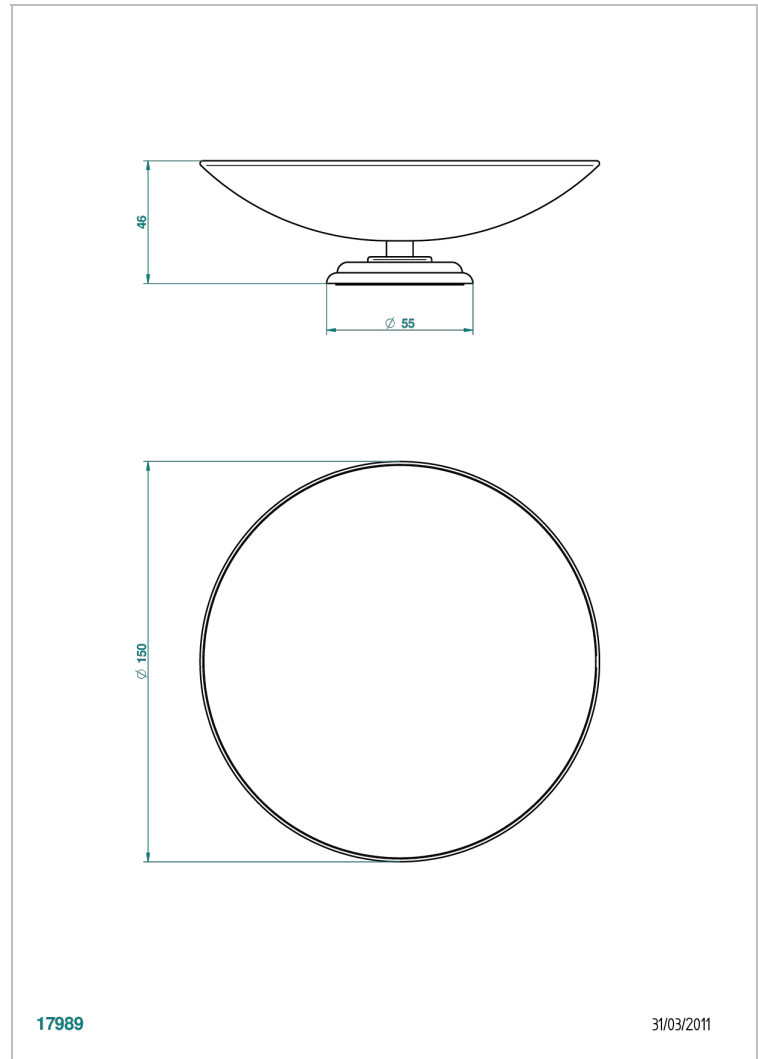

# VENICE

A2E-544GM

Soap dish, freestanding , 6" diameter

THG<sup>®</sup>  
PARIS

17989

31/03/2011

## CHARACTERISTIC

- Venice
- Soap dish, freestanding , 6" diameter