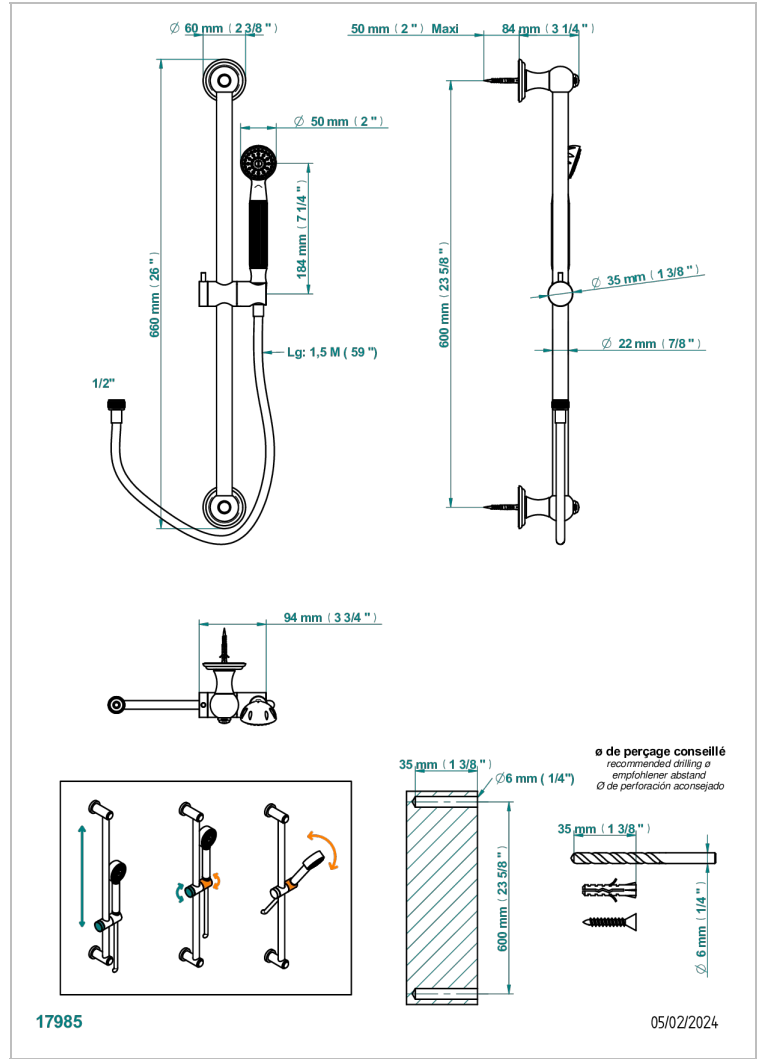

Wall mounted stylised handshower, 60 cm slidebar, hose and hook - no elbow

CHARACTERISTIC

- Rose
- Wall mounted stylised handshower, 60 cm slidebar, hose and hook - no elbow

TECHNICAL SPECS

- Recommandé : 3 bars (max. 5 bars) - Advised : 43,5 psi (max. 72 psi)
- 9,5 l/min à 3 bars (2.5 gpm at 43.5 psi)

AVAILABLE FINITIONS

- Black ceram - D30
- Blush PVD - H62
- Brass color PVD - H49
- Brown bronze color PVD - F33
- Chrome polished - A02
- Chrome polished / gold polished - G02

- Gold color PVD - H52
- Gold mat - F07
- Gold polished - F01
- Graphite PVD - H64
- Matt Umber PVD - H67
- Matt blush PVD - H60

- Matt brass color PVD - H50
- Matt brown bronze color PVD - F34
- Matt chrome (American satin) - C02
- Matt gold color PVD - H53
- Matt graphite PVD - H65
- Matt nickel (American satin) - C01

- Matt nickel color PVD - H56
- Nickel antique / Sovereign - H28
- Nickel color PVD - H55
- Nickel polished - B01
- Soft matt gold - F31
- Umber PVD - H66