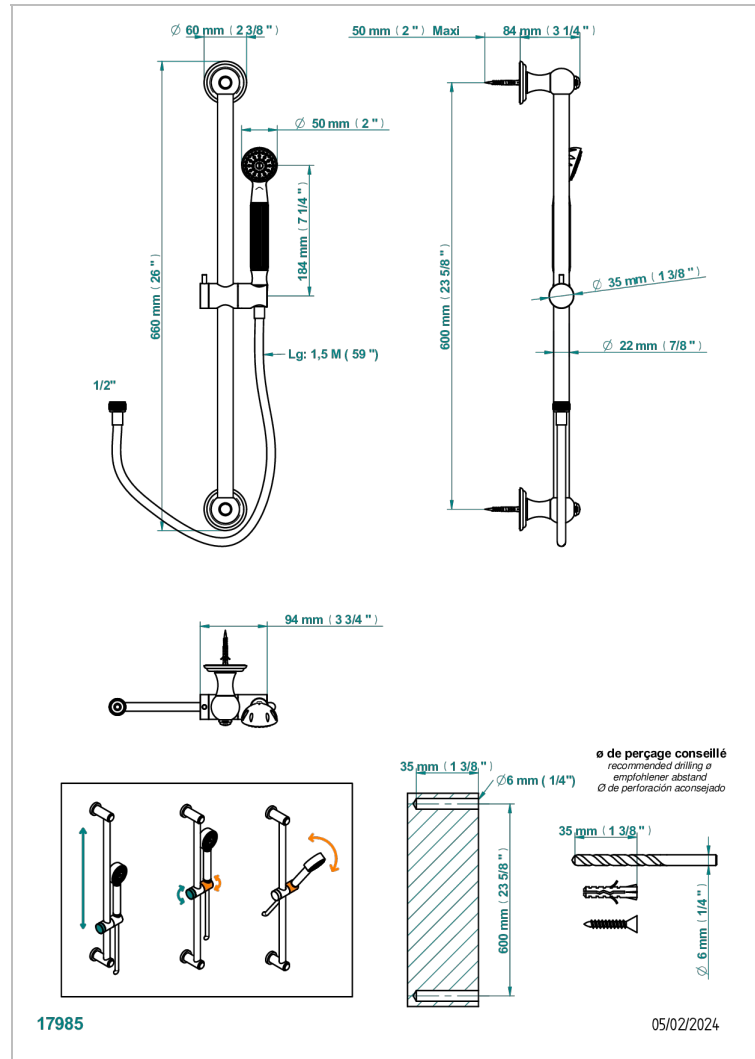

# SUN DRAGON

U5D-58A

THG  
PARIS

Wall mounted stylised handshower, 60 cm slidebar, hose and hook - no elbow

## CHARACTERISTIC

- Sun Dragon
- Wall mounted stylised handshower, 60 cm slidebar, hose and hook - no elbow