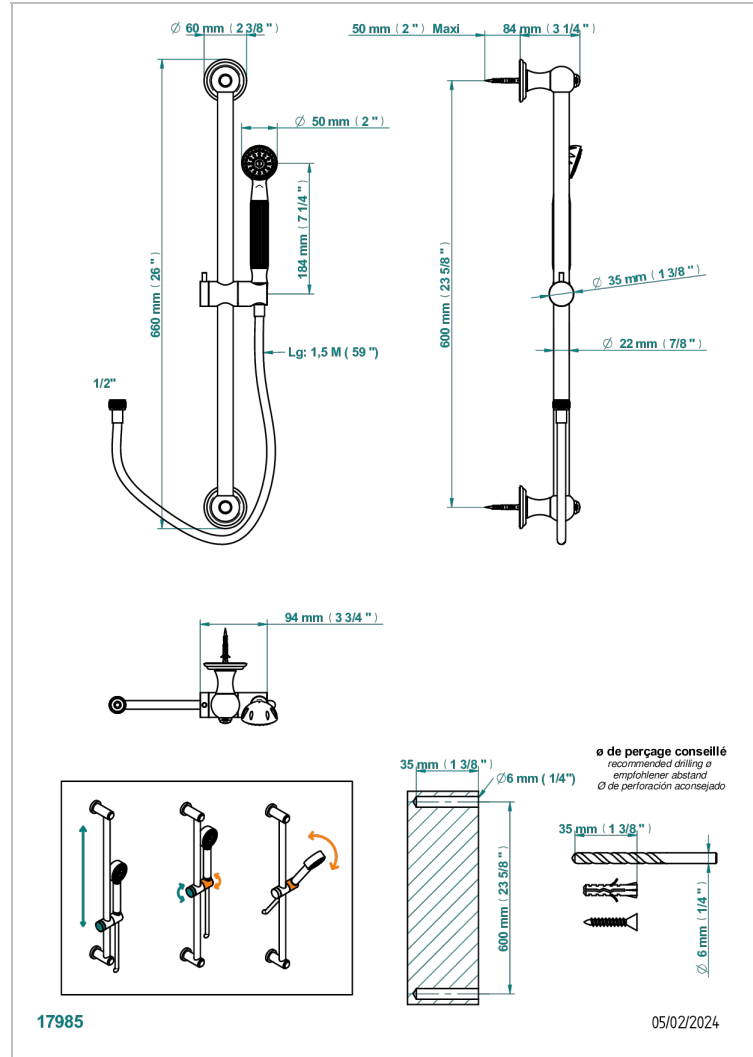

# CHEVERNY BLACK ONYX

U1V-58A

THG<sup>®</sup>  
PARIS

Wall mounted stylised handshower, 60 cm slidebar, hose and hook - no elbow

## CHARACTERISTIC

- Cheverny black Onyx
- Wall mounted stylised handshower, 60 cm slidebar, hose and hook - no elbow

## TECHNICAL SPECS

- Recommandé : 3 bars (max. 5 bars) - Advised : 43,5 psi (max. 72 psi)
- 9,5 l/min à 3 bars (2.5 gpm at 43.5 psi)