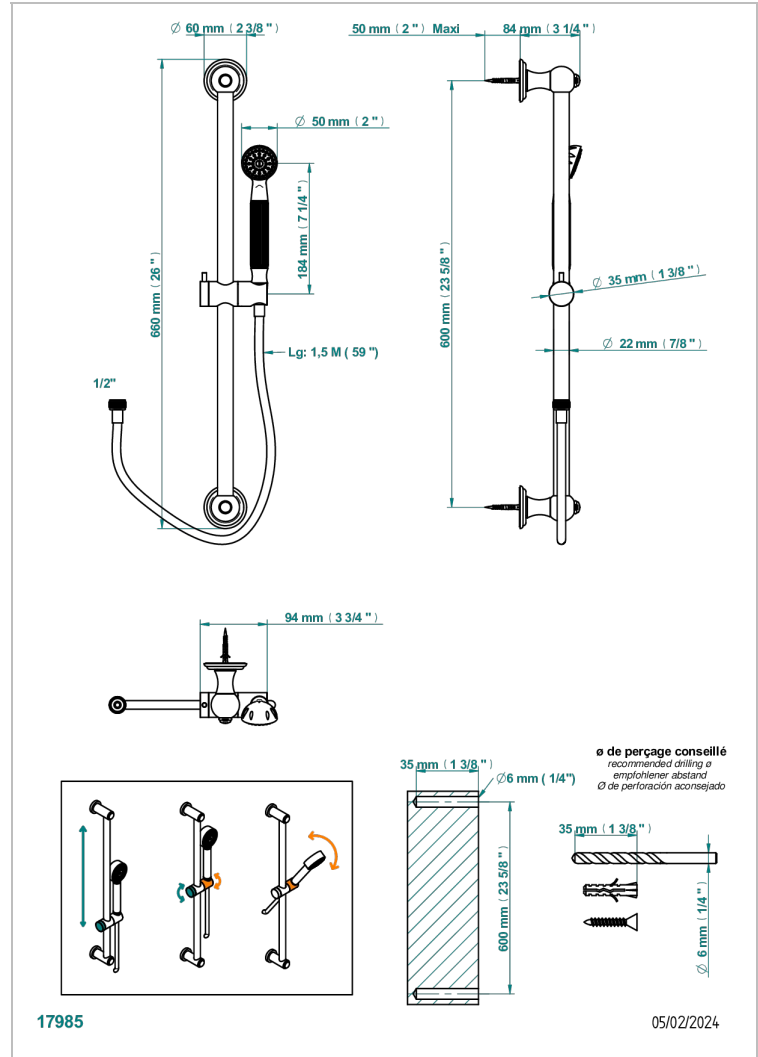

CHEVERNY BLACK ONYX

U1V-58A

THG
PARIS

Wall mounted stylised handshower, 60 cm slidebar, hose and hook, no elbow

CHARACTERISTIC

- Cheverny black Onyx
- Wall mounted stylised handshower, 60 cm slidebar, hose and hook, no elbow

TECHNICAL SPECS

- Recommandé : 3 bars (max. 5 bars) - Advised : 43,5 psi (max. 72 psi)
- 9,5 l/min à 3 bars (2.5 gpm at 43.5 psi)

AVAILABLE FINITIONS

Antique nickel - H28
Black ceram - D30
Blush PVD - H62
Brass color PVD - H49
Brown bronze color PVD - F33
Gold color PVD - H52